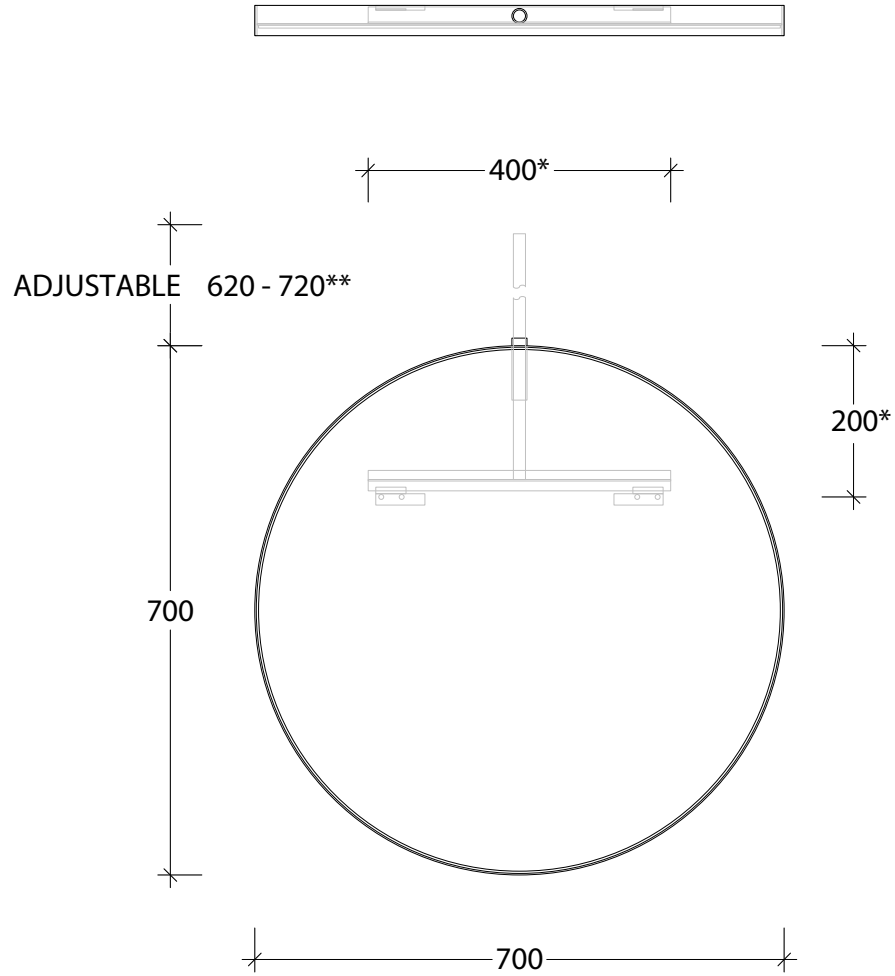

- * DIMENSIONS ARE NOMINAL.
DO NOT DRILL BEFORE RECEIVING PRODUCT.
- ** RAIL IS NON-STRUCTURAL.
RAIL IS ADJUSTABLE AND REMOVABLE.

1200mm RAIL AND 2400mm RAIL ALSO
AVAILABLE SEPARATELY.
1200 - SMSR1200BK
2400 - SMSR2400BK

NAME:	STELLA SMST7070BK
SIZE:	700x 700 x 40
WK/WH:	WALL HUNG
CONFIGURATION:	MIRROR

LEFT BRACKET

RIGHT BRACKET