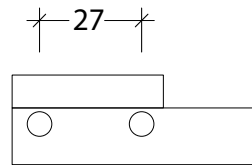

- * DIMENSIONS ARE NOMINAL.
DO NOT DRILL BEFORE RECEIVING PRODUCT.
- ** RAIL IS NON-STRUCTURAL.
RAIL IS ADJUSTABLE AND REMOVABLE.

1200mm RAIL AND 2400mm RAIL ALSO
AVAILABLE SEPARATELY.
1200 - SMSR1200BK
2400 - SMSR2400BK

NAME:	STELLA SMST7070BK
SIZE:	700x 700 x 40
WK/WH:	WALL HUNG
CONFIGURATION:	MIRROR

LEFT BRACKET

RIGHT BRACKET