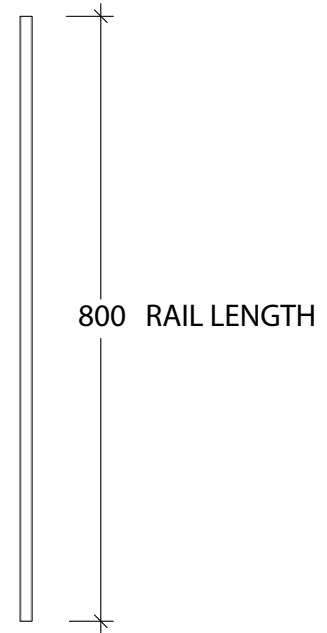

- * DIMENSIONS ARE NOMINAL.
DO NOT DRILL BEFORE RECEIVING PRODUCT.
- ** RAIL IS NON-STRUCTURAL.
RAIL IS ADJUSTABLE AND REMOVABLE.

1200mm RAIL AND 2400mm RAIL ALSO
AVAILABLE SEPARATELY.
1200 - SMSR1200BK
2400 - SMSR2400BK

NAME:	STELLA SMST7070BK
SIZE:	700x 700 x 40
WK/WH:	WALL HUNG
CONFIGURATION:	MIRROR

LEFT BRACKET

RIGHT BRACKET