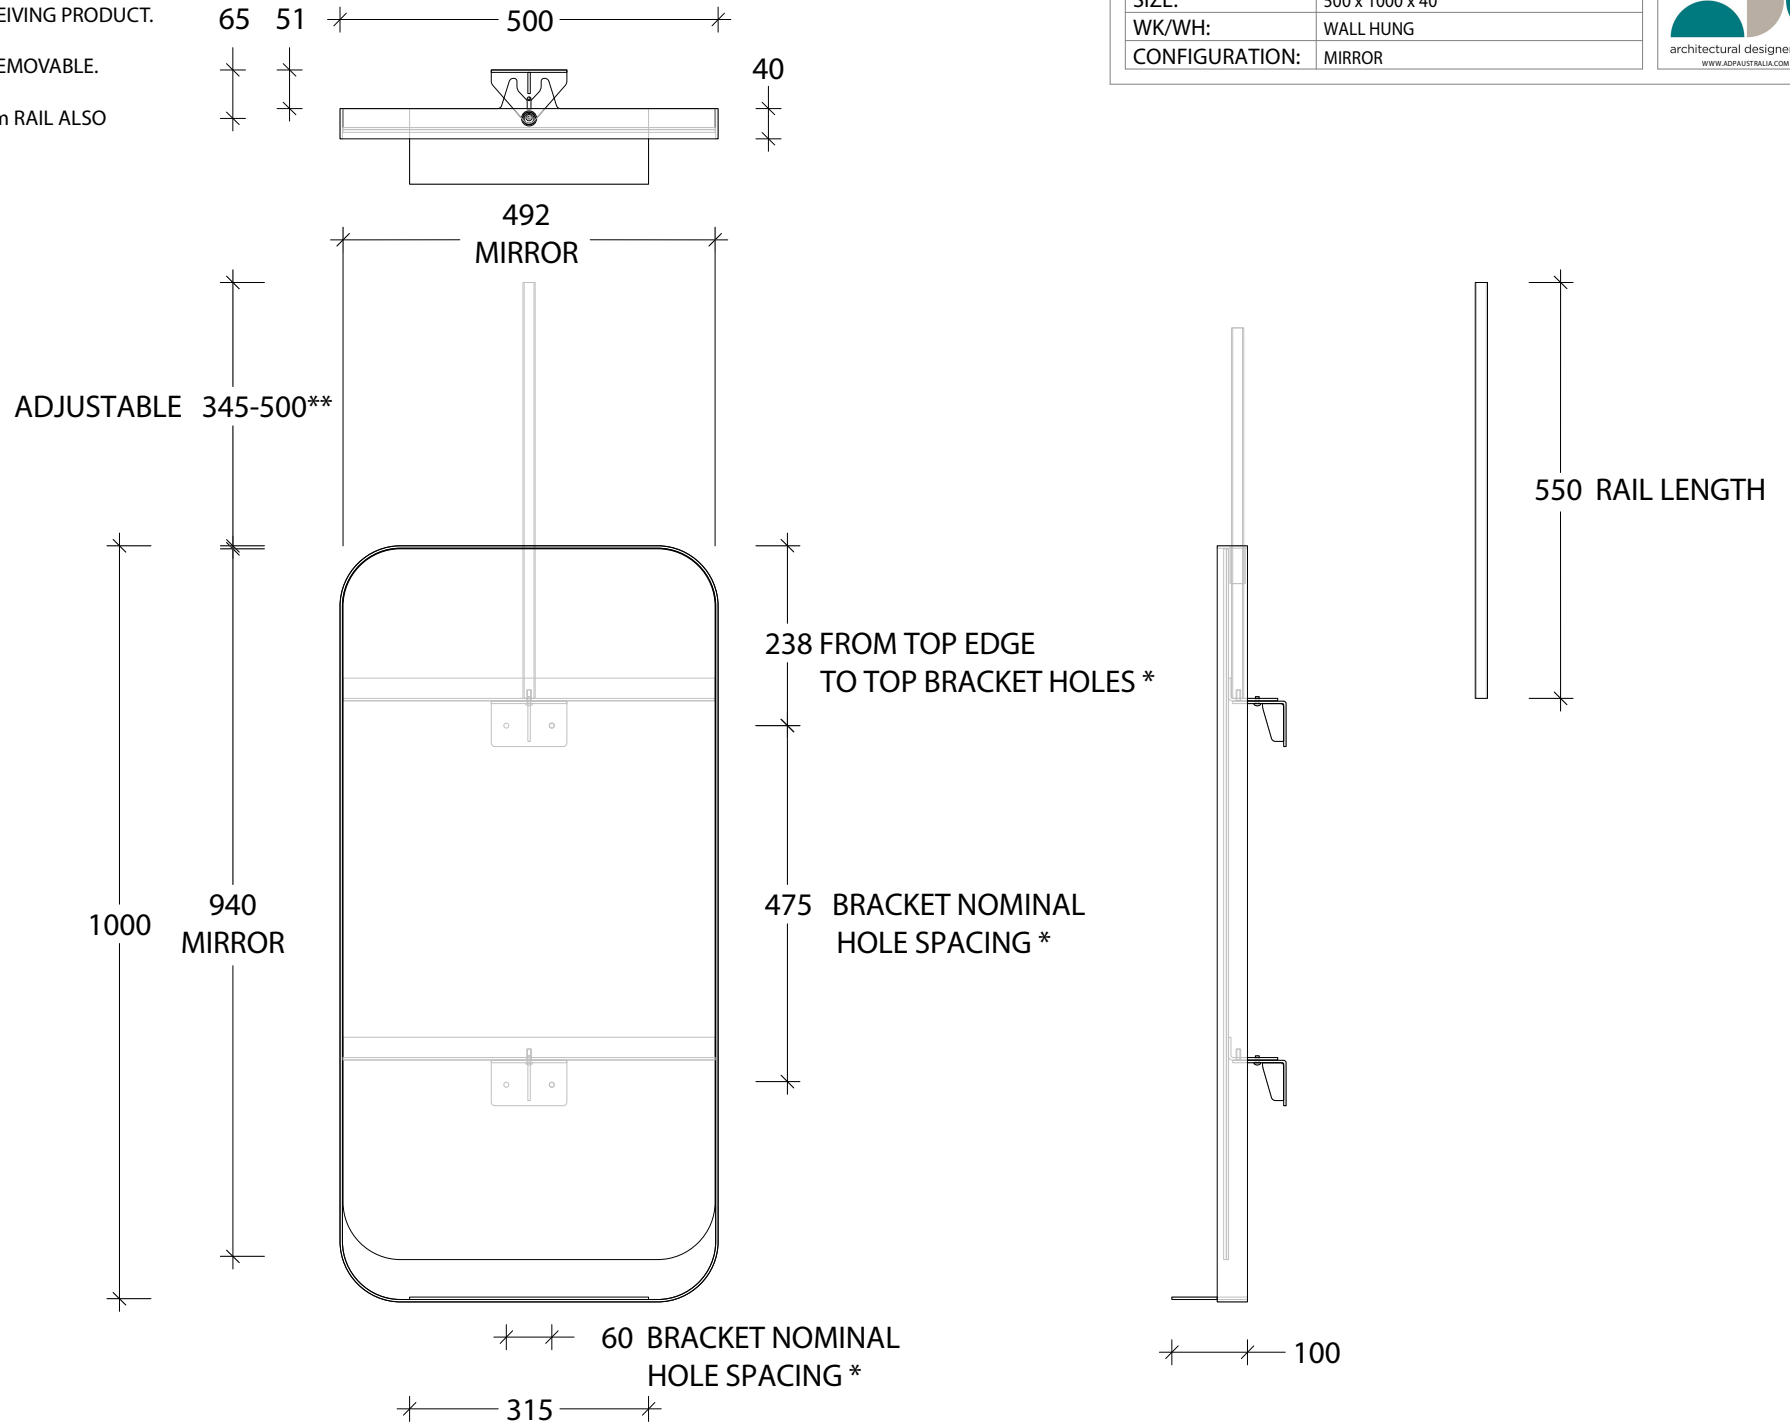

- * DIMENSIONS ARE NOMINAL.
DO NOT DRILL BEFORE RECEIVING PRODUCT.
- ** RAIL IS NON-STRUCTURAL.
RAIL IS ADJUSTABLE AND REMOVABLE.

1200mm RAIL AND 2400mm RAIL ALSO
AVAILABLE SEPARATELY.
1200 - SMSR1200BK
2400 - SMSR2400BK

NAME:	ALLEGRA	SMAL50100BK
SIZE:	500 x 1000 x 40	
WK/WH:	WALL HUNG	
CONFIGURATION:	MIRROR	