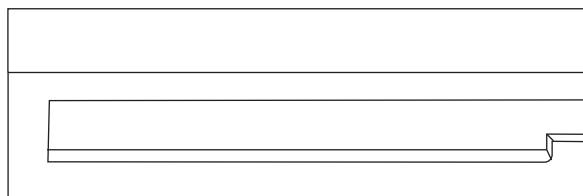

SPECIFICATIONS

TIME SQUARE TOILET ROLL HOLDER

← 140 →

↑
105
↓