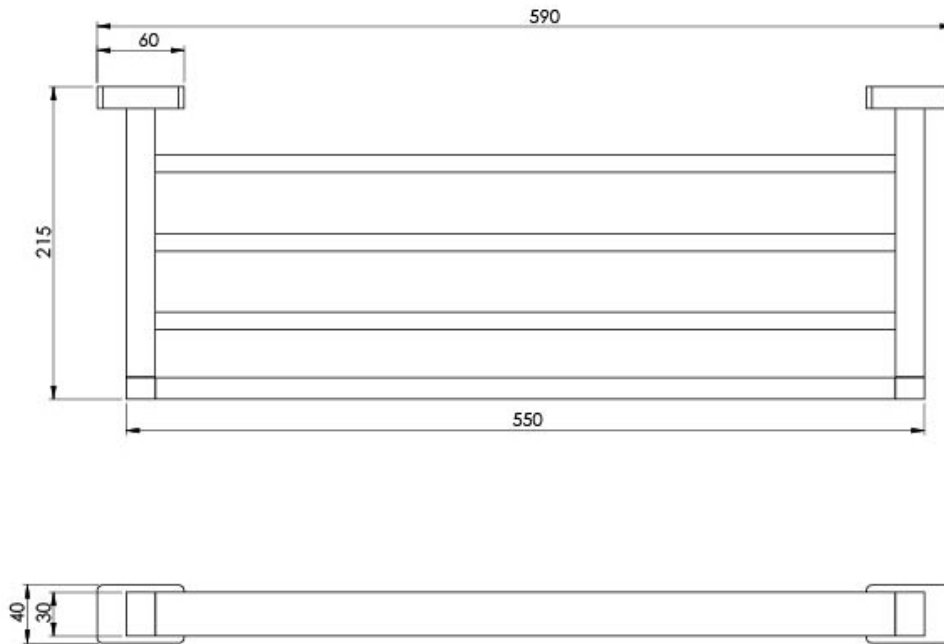

LEXI

LEXI TOWEL RACK

SPECIFICATIONS

AVAILABLE IN

LE8650-00
Chrome

INFORMATION

MAINTENANCE AND CARE:

- All surfaces should be cleaned with mild liquid detergent or soap and water.
- Do not use cream cleaners or citrus based cleaning products, as they are abrasive.
- Use of unsuitable cleaning agents may damage the surface.
- Any damage caused in this way will not be covered by warranty.