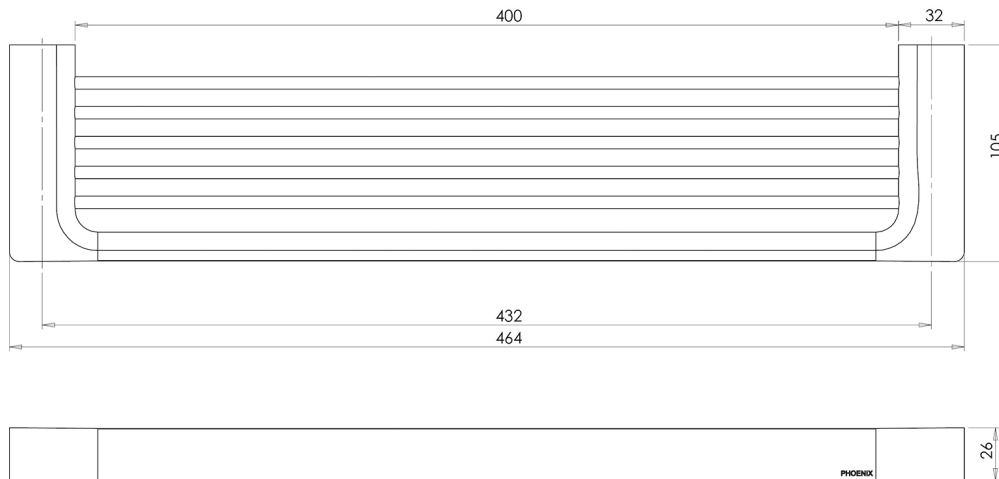

GLOSS

GLOSS SHOWER SHELF

SPECIFICATIONS

AVAILABLE IN

INFORMATION

MAINTENANCE AND CARE:

- All surfaces should be cleaned with mild liquid detergent or soap and water.
- Do not use cream cleaners or citrus based cleaning products, as they are abrasive.
- Use of unsuitable cleaning agents may damage the surface.
- Any damage caused in this way will not be covered by warranty.

Please visit <https://www.phoenixtapware.com.au/warranty> to view the full warranty