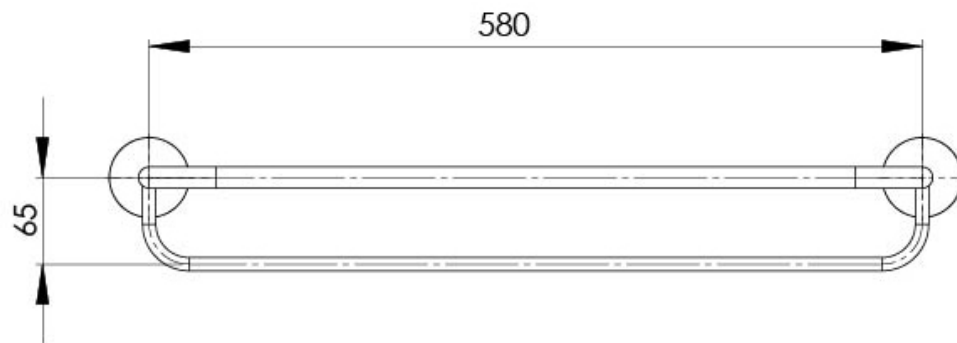

FESTIVAL

FESTIVAL TOWEL RACK

SPECIFICATIONS

AVAILABLE IN

FE800 CHR
Chrome

INFORMATION

MAINTENANCE AND CARE:

- All surfaces should be cleaned with mild liquid detergent or soap and water.
- Do not use cream cleaners or citrus based cleaning products, as they are abrasive.
- Use of unsuitable cleaning agents may damage the surface.
- Any damage caused in this way will not be covered by warranty.