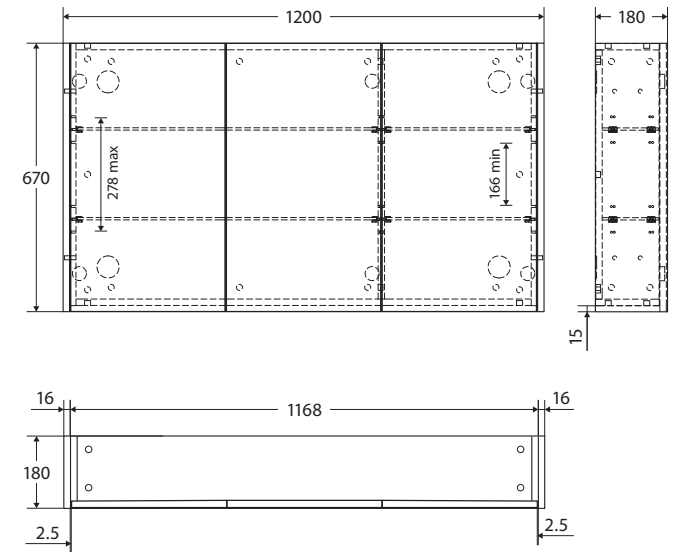

Mirror Cabinet WITH SIDE PANELS, 1200MM

Features

- Designed to match our universal vanity cabinets
- 5mm thick, pencil edge glass mirrors
- Soft-close doors
- Two internal tempered glass shelves (adjustable)
- White interior
- Made from E1 MDF board
- Strong 16mm backing board
- Includes 4 mounting brackets

While we aim to ensure specifications are correct at the time of publication, Fienza reserves the right to make modifications without prior notice. Physical colour may vary from image shown. All measurements are shown in millimetres. Always use physical product measurements for mark-ups and roughing-in as the technical drawing may differ from actual product received.