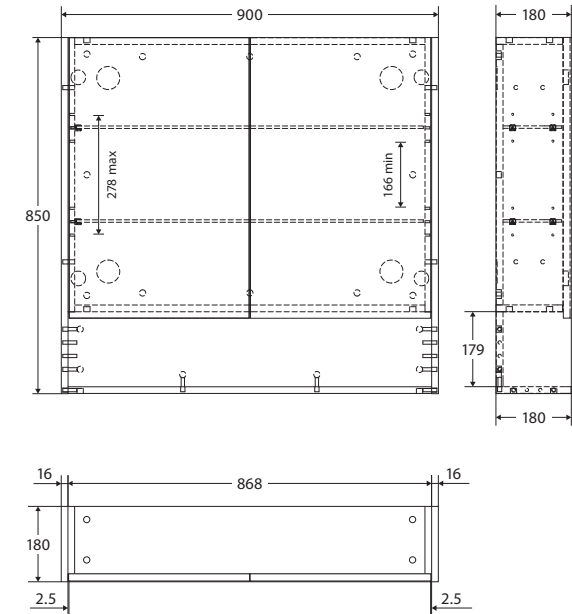

# Mirror Cabinet WITH DISPLAY SHELF, 900MM

## Features

- Designed to match our universal vanity cabinets
- Open display shelf
- 5mm thick, pencil edge glass mirrors
- Soft-close doors
- Two internal tempered glass shelves (adjustable)
- White interior
- Made from E1 MDF board
- Strong 16mm backing board
- Includes 4 mounting brackets