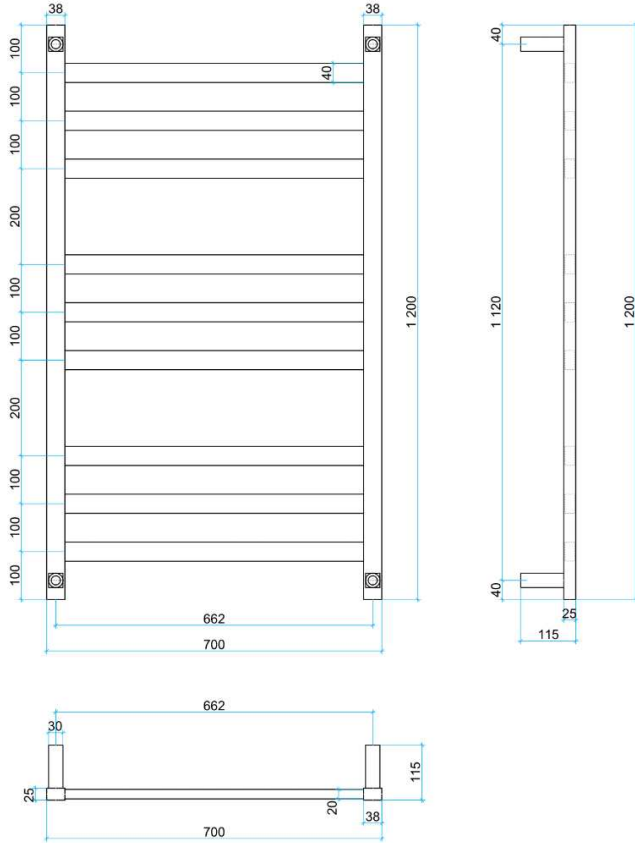

Thermorail Ladder Towel Rails 240V

Electric Heated Towel Rails for use in bathrooms

This rail has Multiflex wiring which means that there is a connection point on both the left and right hand side of the rail and the lead can be connected to either side. Being a dry electric element rail, this can be mounted either way up meaning the wiring can be from any of the four mounting points.

Stock Code	Finish	Size (mm)	Output (W)	No. of Bars
SFS69M	Polished Stainless Steel	W700 x H1200 x D115	160 Watts	9

10 YEARS WARRANTY

10

SAFE FOR USE IN BATHROOMS

IP55

QUALITY STAINLESS STEEL

304

DRY ELECTRIC ELEMENT

240V

MULTIFLEX WIRING ALL 4 LEADS

HORIZONTAL AND VERTICAL BAR SIZES

HARDWIRED OR PLUG-IN

PLEASE NOTE: Specifications are for information purposes only. Whilst every effort has been made to ensure the product specifications are accurate, due to continuing product development and improvement the specifications are subject to change. Specifications can be used to rough in and fit timber supports in the wall however we recommend no holes are drilled without having the product on site or verifying the details with the manufacturer. Thermogroup cannot be held liable or responsible for errors due to updated specifications.