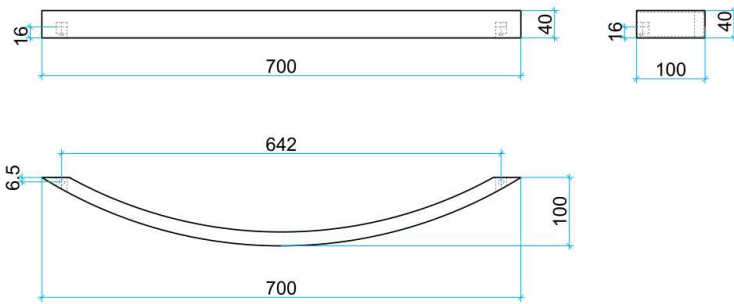

Thermorail Towel Rails 12V

Electric Heated Towel Rails for use in bathrooms

Stock Code	Finish	Size (mm)	Output (W)	No. of Bars
DCF7	Polished Stainless Steel	W700 x H40 x D100	21 Watts	1

PLEASE NOTE: Specifications are for information purposes only. Whilst every effort has been made to ensure the product specifications are accurate, due to continuing product development and improvement the specifications are subject to change. Specifications can be used to rough in and fit timber supports in the wall however we recommend no holes are drilled without having the product on site or verifying the details with the manufacturer. Thermogroup cannot be held liable or responsible for errors due to updated specifications.