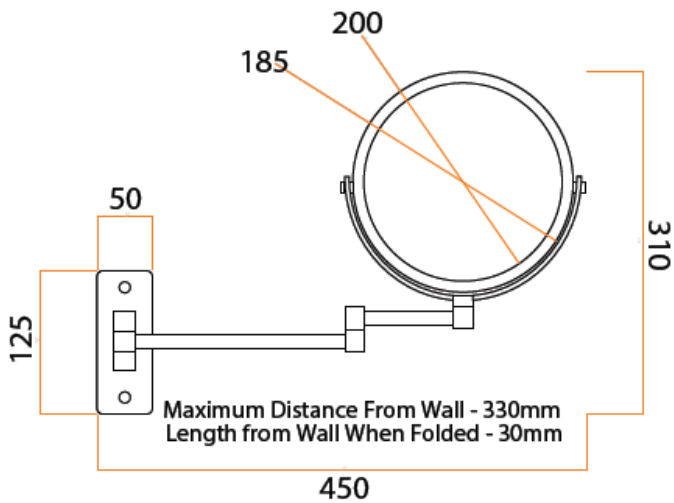

Ablaze Non-Lit Magnifying Mirrors

Stock Code	Finish	Type
R16SM	Chrome Plated	Wall Mounted