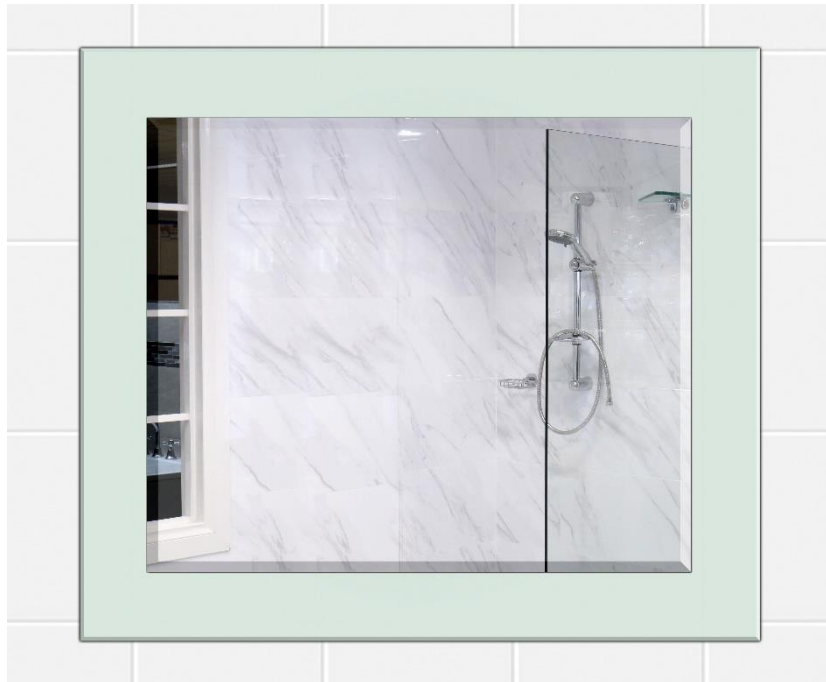

Ablaze Contractor Range Mirror

BDIGBY Series – Frosted Float Glass Mirror

Stock Code BDIGBY03	Size (mm) 900 x 750 x 9	Mount Type Hangers
------------------------	----------------------------	-----------------------