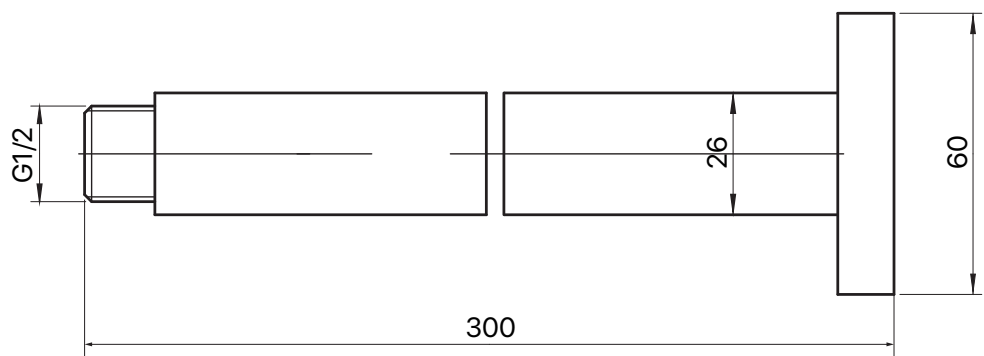

Round Ceiling Dropper Arm

A BRAND BY
BRASSHARDS
— GROUP —