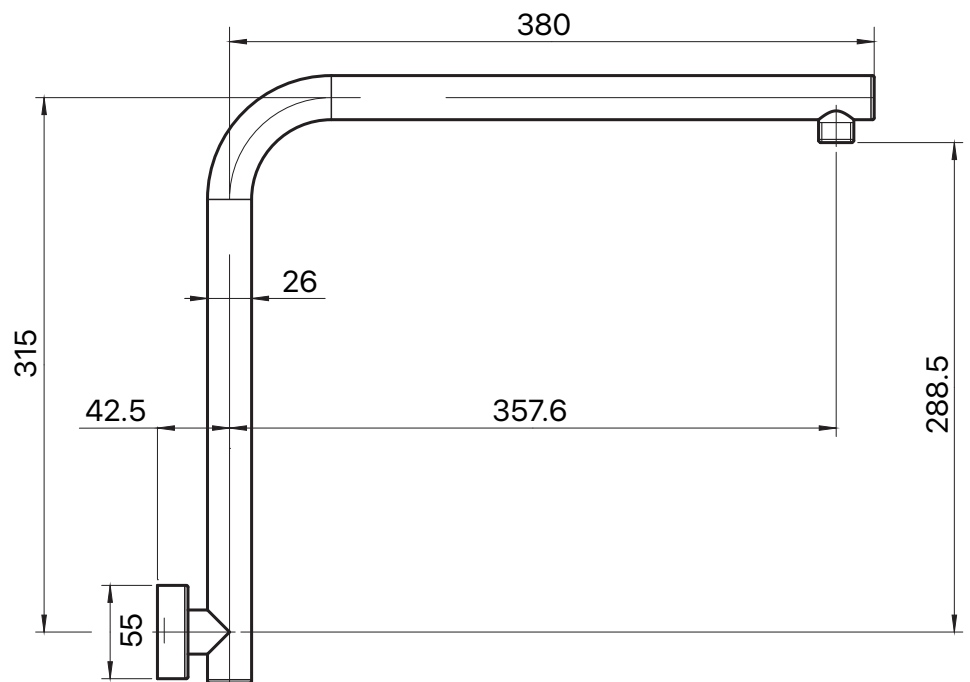

Matcha High Rise Shower Arm

A BRAND BY
BRASSHARDS
— GROUP —

www.mixxtapware.com.au | info@mixxtapware.com.au