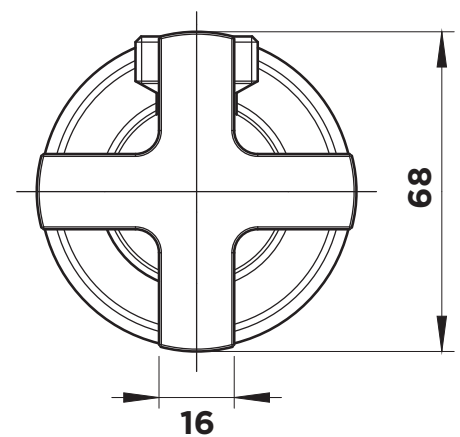

A BRAND BY
BRASSHARDS
— GROUP —