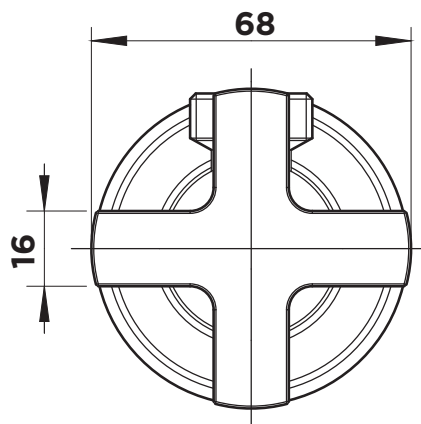

A BRAND BY
BRASSHARDS
— GROUP —