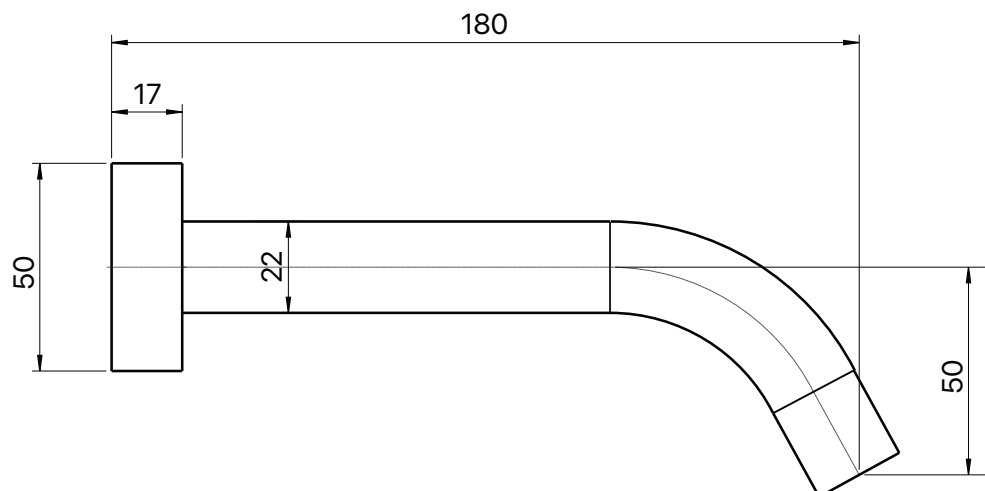

Anise Bath Spout

A BRAND BY
BRASSHARDS
— GROUP —

www.mixxtapware.com.au | info@mixxtapware.com.au