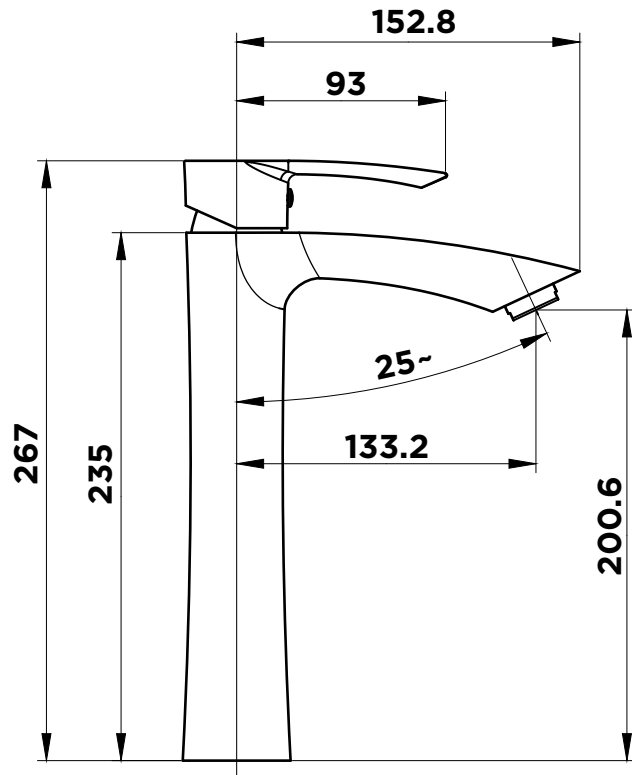

Iris Tower Vessel Mixer

A BRAND BY
BRASSHARDS
— GROUP —