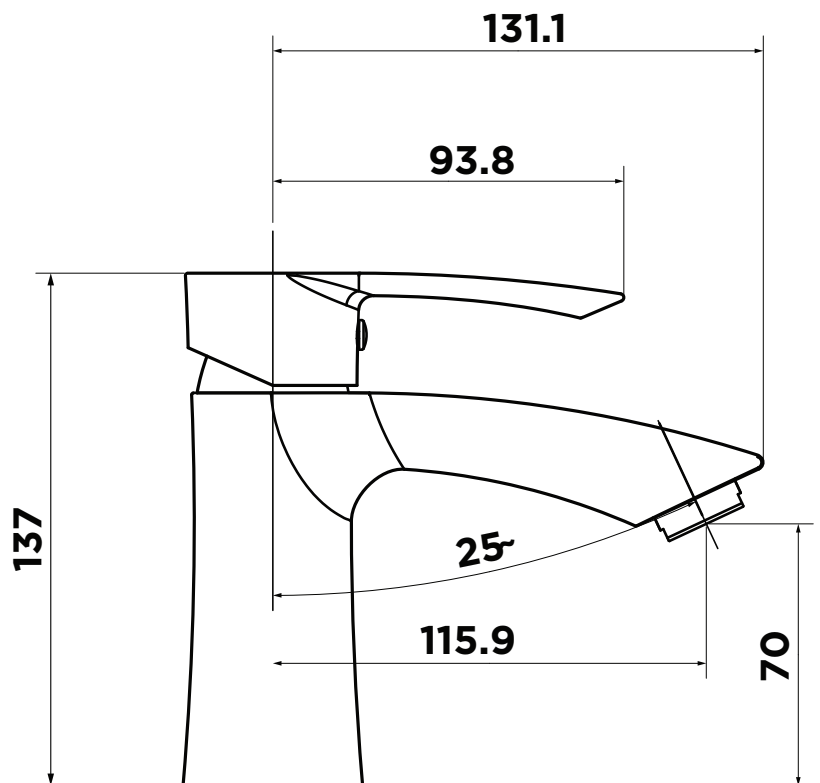

MIXXX

tapware & accessories

IRIS COLLECTION

Item Code: 11SL350CL

WELS Rating: 5 Star

Flow Rate (L/Min): 6

Cartridge: 35mm Ceramic Disc

Pressure Rating: 1500kPa

Operating Temp: 1-80°C

Tails: Stainless Steel braided PEX

Finish: Chrome

Warranty: 20 Years

Iris Basin Mixer

Available Finishes

Chrome

A BRAND BY
BRASSHARDS
— GROUP —