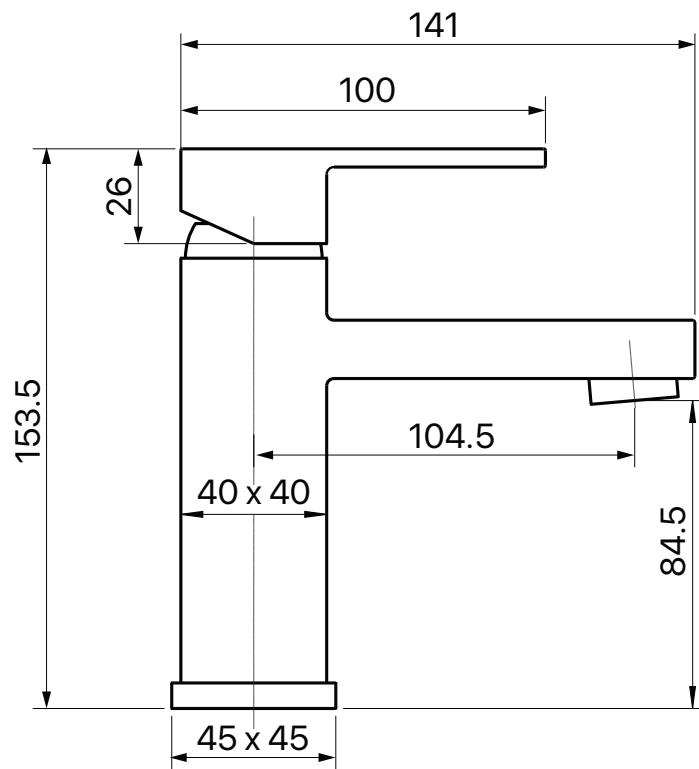

MIXXX

tapware & accessories

THYME COLLECTION

Item Code: 11SL160CL

WELS Rating: 4 Star

Flow Rate (L/Min): 7

Cartridge: 35mm German
Ceramic Disc

Pressure Rating: 1500kPa

Operating Temp: 1-80°C

Tails: Stainless Steel braided PEX

Finish: Chrome

Warranty: 20 Years

Available Finishes

Chrome

Matt Black

Thyme Basin Mixer