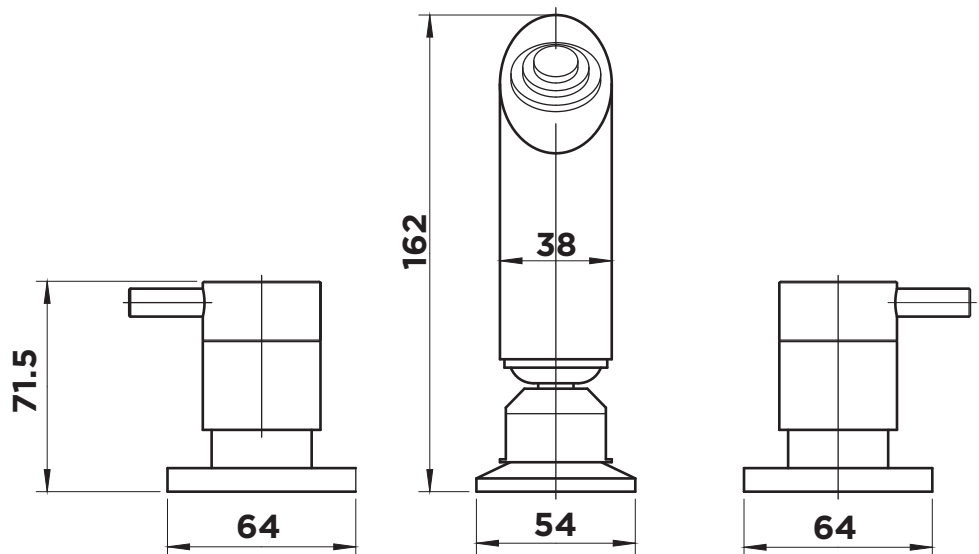

A BRAND BY
BRASSHARDS
— GROUP —

www.mixxtapware.com.au | info@mixxtapware.com.au