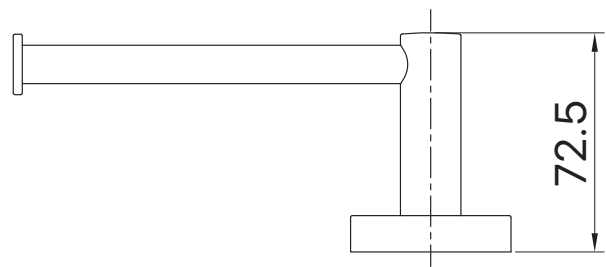

Square Toilet Roll Holder

A BRAND BY
BRASSHARDS
— GROUP —