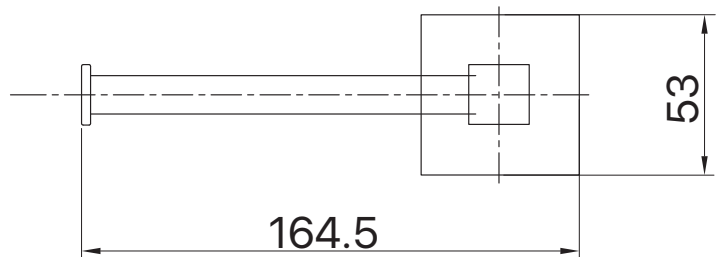

Square Toilet Roll Holder

A BRAND BY
BRASSHARDS
— GROUP —