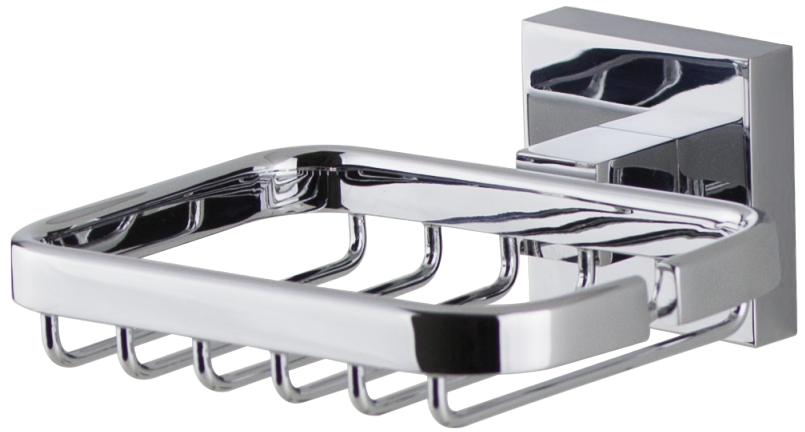

MIXXX

tapware & accessories

MINT COLLECTION

Item Code: 13SSB01C

Material: Full Metal

Finish: Chrome

Warranty: 10 Years

Available Finishes

Chrome

Matt Black

Square Soap Basket

A BRAND BY
BRASSHARDS
— GROUP —