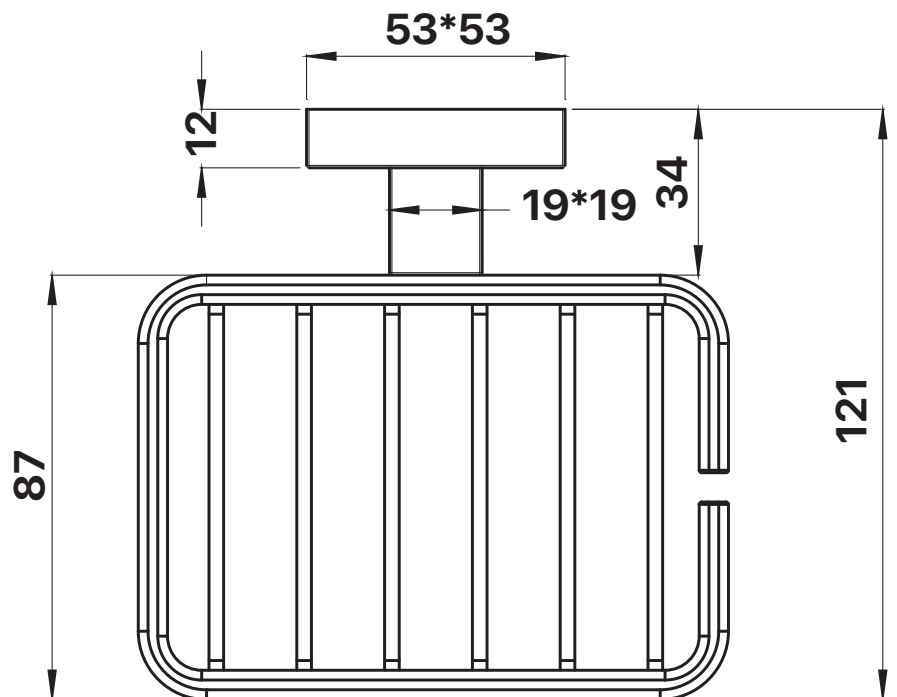

Square Soap Basket

A BRAND BY
BRASSHARDS
— GROUP —