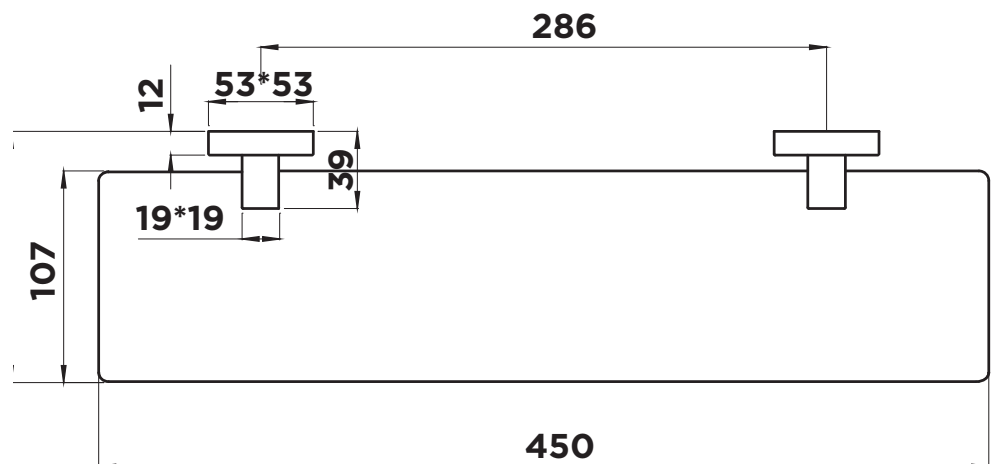

Glass Shelf

A BRAND BY
BRASSHARDS
— GROUP —