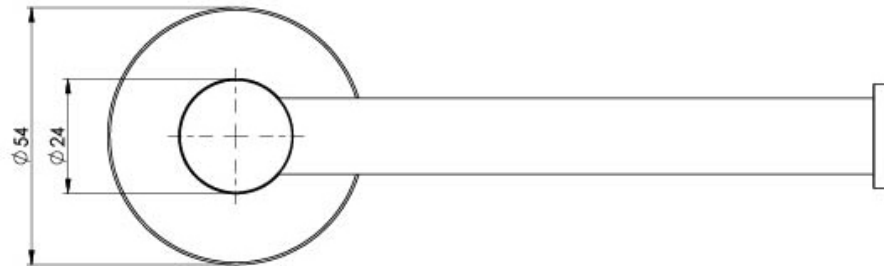

RADII SS

RADII SS 316 TOILET ROLL HOLDER ROUND PLATE

SPECIFICATIONS

AVAILABLE IN

RA892-51
Stainless
Steel

INFORMATION

MAINTENANCE AND CARE:

- All surfaces should be cleaned with mild liquid detergent or soap and water.
- Do not use cream cleaners or citrus based cleaning products, as they are abrasive.
- Use of unsuitable cleaning agents may damage the surface.
- Any damage caused in this way will not be covered by warranty.