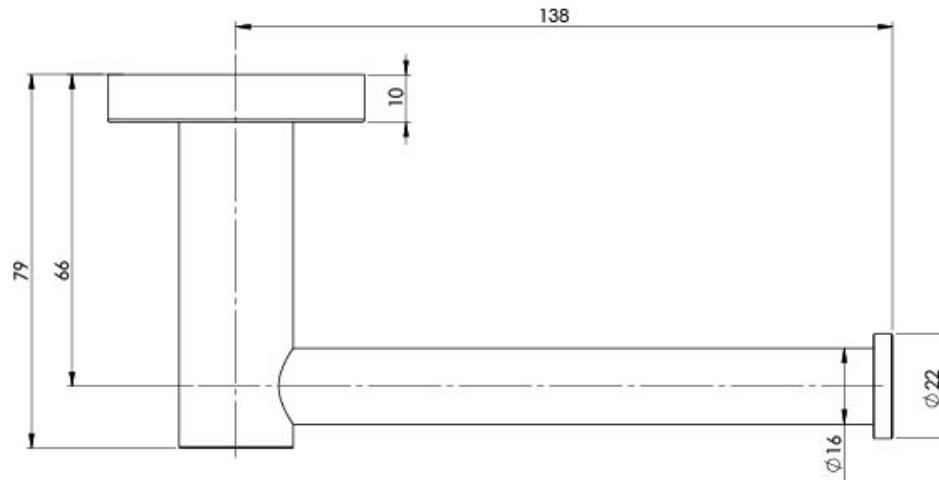

RADII SS

RADII SS 316 TOILET ROLL HOLDER ROUND PLATE

SPECIFICATIONS

AVAILABLE IN

RA892-51
Stainless
Steel

INFORMATION

MAINTENANCE AND CARE:

- All surfaces should be cleaned with mild liquid detergent or soap and water.
- Do not use cream cleaners or citrus based cleaning products, as they are abrasive.
- Use of unsuitable cleaning agents may damage the surface.
- Any damage caused in this way will not be covered by warranty.