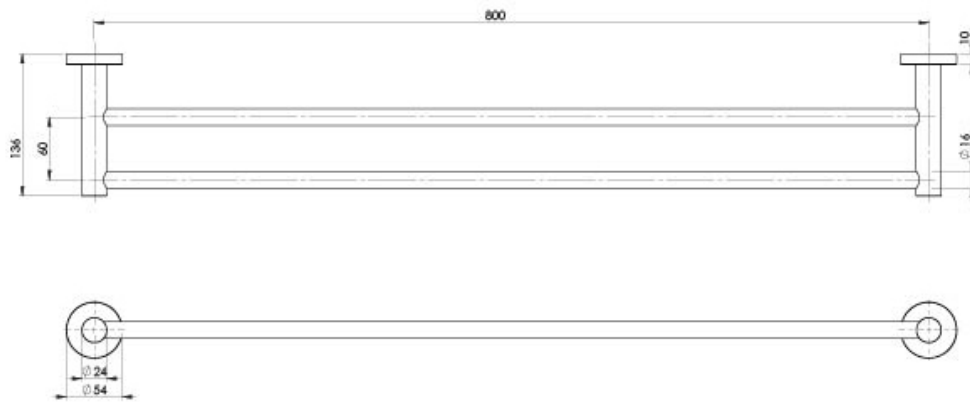

RADII SS

RADII SS 316 DOUBLE TOWEL RAIL 800MM ROUND PLATE

SPECIFICATIONS

AVAILABLE IN

RA812-51
Stainless
Steel

INFORMATION

MAINTENANCE AND CARE:

- All surfaces should be cleaned with mild liquid detergent or soap and water.
- Do not use cream cleaners or citrus based cleaning products, as they are abrasive.
- Use of unsuitable cleaning agents may damage the surface.
- Any damage caused in this way will not be covered by warranty.