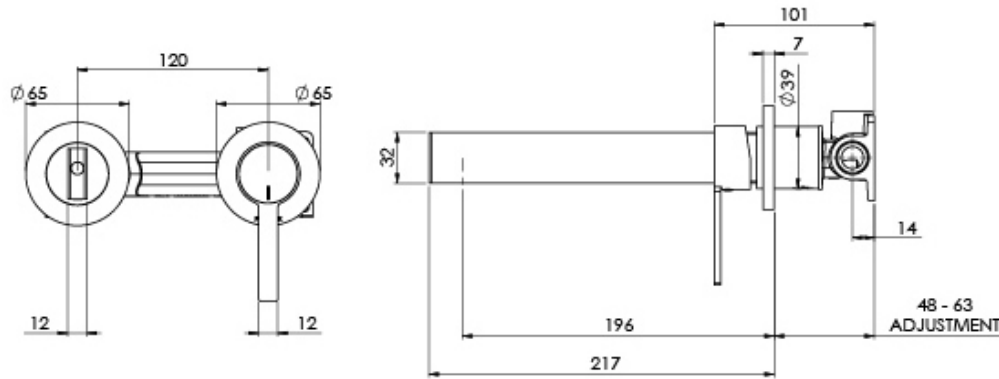

LEXI MKII

LEXI MKII WALL BATH MIXER SET 200MM

SPECIFICATIONS

AVAILABLE IN

123-7820-00
Chrome

123-7820-40
Brushed
Nickel

123-7820-10
Matte Black

INFORMATION