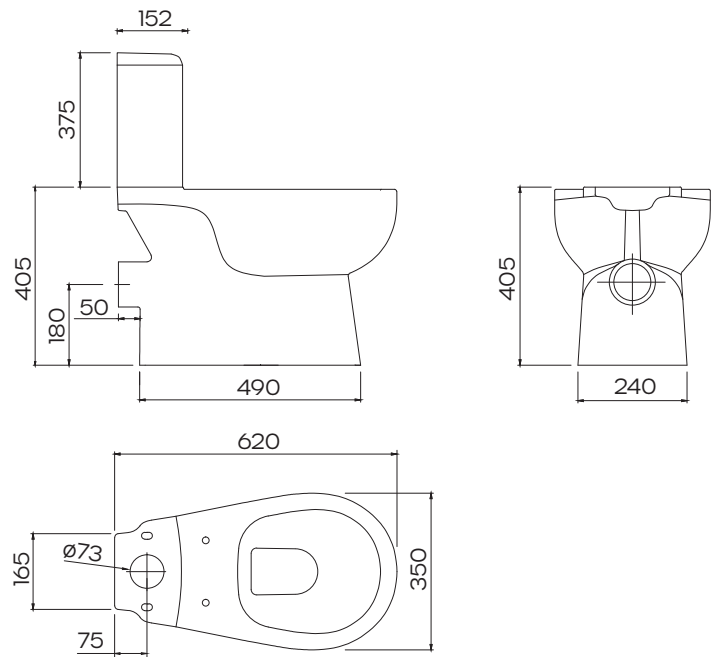

Classic II Rimless P-Trap Close Coupled Toilet Suite

Product Code: 194380

WELS-Rating

WELS 4 Star 3.5L avg flush

Product Specifications

Pan	Vitreous China
Cistern	Vitreous China
Item Colour	White
Rim Type	Rimless
Seat	Soft Close, Quick Release with Metal Hinges
Trap Type	P Trap set out 185mm floor to centre of outlet
Inlet Valve	WDI universal inlet valve
Outlet Valve	WDI Dual Flush Outlet Valve

Limited Warranty
(visit raymor.com.au for full warranty details)

For more information call 1800 729 667 or visit raymor.com.au

© Registered trademark of Tradelink. All dimensions given are approximate and should be checked prior to installation. See raymor.com.au for full warranty details.

Raymor®

Classic II Rimless P-Trap Close Coupled Toilet Suite

Product Code: 194380

Set Out Drawing

For more information call 1800 729 667 or visit raymor.com.au

© Registered trademark of Tradelink. All dimensions given are approximate and should be checked prior to installation. See raymor.com.au for full warranty details.