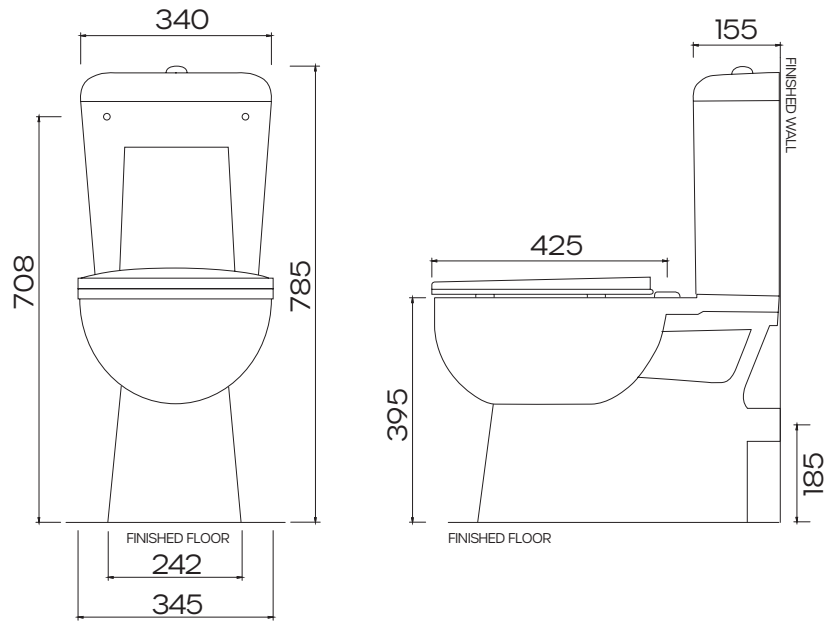

Classic II Rimless P-Trap Close Coupled Toilet Suite

Product Code: 194380

WELS-Rating

WELS 4 Star 3.5L avg flush

Product Specifications

Pan	Vitreous China
Cistern	Vitreous China
Item Colour	White
Rim Type	Rimless
Seat	Soft Close, Quick Release with Metal Hinges
Trap Type	P Trap set out 185mm floor to centre of outlet
Inlet Valve	WDI universal inlet valve
Outlet Valve	WDI Dual Flush Outlet Valve

Raymor®

Classic II Rimless P-Trap Close Coupled Toilet Suite

Product Code: 194380

Set Out Drawing

For more information call 1800 729 667 or visit raymor.com.au

© Registered trademark of Tradelink. All dimensions given are approximate and should be checked prior to installation. See raymor.com.au for full warranty details.