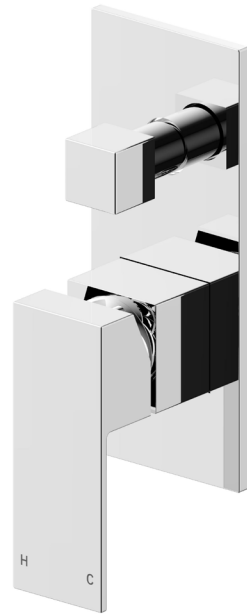

# Edge II Bath or Shower Mixer with Diverter

Chrome

Product Code: 190457

## Product Specifications

<b>Finish</b>	Chrome
<b>Material</b>	Brass
<b>Wall Plate design/size</b>	70 mm x 170 mm Rectangular
<b>Mounting</b>	Wall

**Limited Warranty**  
(visit [raymor.com.au](http://raymor.com.au) for full warranty details)