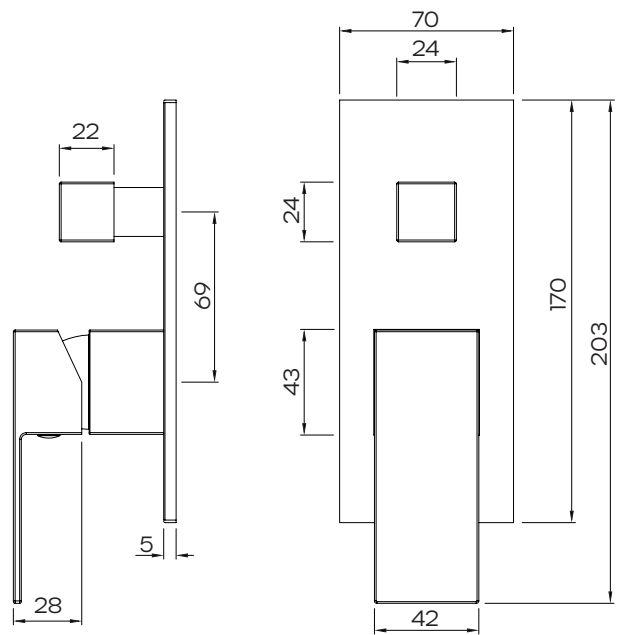

# Edge II Bath or Shower Mixer with Diverter

Chrome

Product Code: 190457

## Product Specifications

<b>Finish</b>	Chrome
<b>Material</b>	Brass
<b>Wall Plate design/size</b>	70 mm x 170 mm Rectangular
<b>Mounting</b>	Wall

**Limited Warranty**  
(visit [raymor.com.au](http://raymor.com.au) for full warranty details)