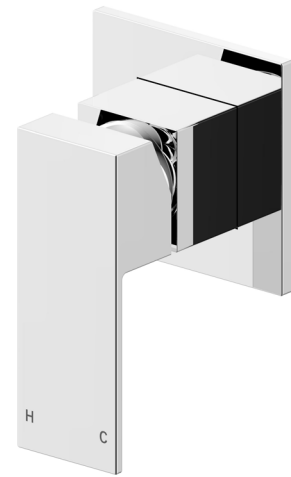

Edge II Bath or Shower Mixer

Chrome
Product Code: 190458

All dimensions in mm

Product Specifications

Finish	Chrome
Material	Brass
Wall Plate design/size	80 mm x 80 mm Square
Mounting	Wall

Limited Warranty
(visit raymor.com.au for full warranty details)