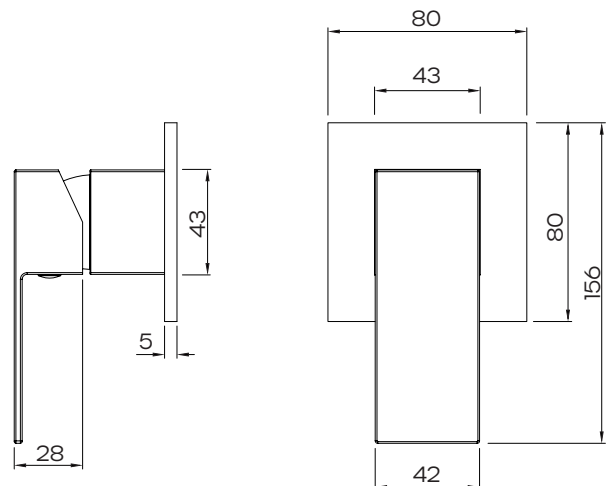

Edge II Bath or Shower Mixer

Chrome
Product Code: 190458

All dimensions in mm

Product Specifications

Finish	Chrome
Material	Brass
Wall Plate design/size	80 mm x 80 mm Square
Mounting	Wall

Limited Warranty
(visit raymor.com.au for full warranty details)

For more information call 1800 729 667 or visit raymor.com.au

© Registered trademark of Tradelink. All dimensions given are approximate and should be checked prior to installation. See raymor.com.au for full warranty details.