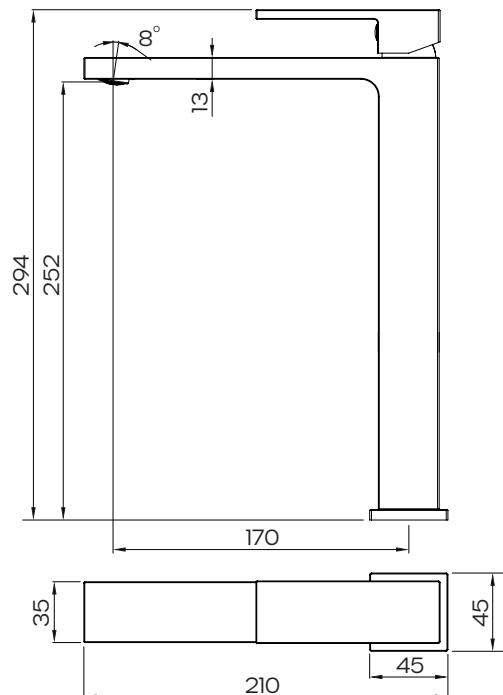

Edge II Tower Basin Mixer

Chrome
Product Code: 190455

All dimensions in mm

WELS-Rating

WELS 4 Star, 7.5L/min

Product Specifications

Finish	Chrome
Material	Brass
Spout Reach	170 mm
Spout Height	252 mm
Swivel or Pull-Out	No
Spout Design	Rectangle
Mounting	Vanity
Inlet Hoses	Nylon Braided

Limited Warranty
(visit raymor.com.au for full warranty details)

For more information call 1800 729 667 or visit raymor.com.au

© Registered trademark of Tradelink. All dimensions given are approximate and should be checked prior to installation. See raymor.com.au for full warranty details.