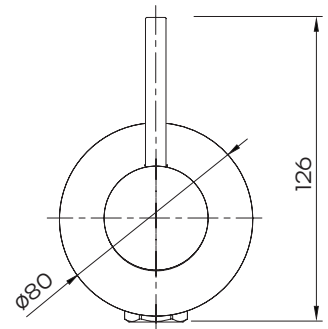

## Product Specifications

|                               |                        |
|-------------------------------|------------------------|
| <b>Finish</b>                 | Chrome                 |
| <b>Material</b>               | Brass                  |
| <b>Wall Plate design/size</b> | 80 mm x 80 mm<br>Round |
| <b>Mounting</b>               | Wall                   |