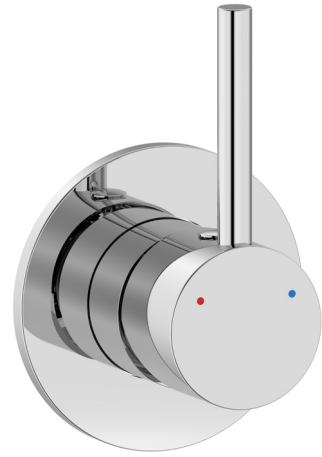

# Projix Flip Bath or Shower Mixer

Chrome

Product Code: 190049

## Product Specifications

|                               |                        |
|-------------------------------|------------------------|
| <b>Finish</b>                 | Chrome                 |
| <b>Material</b>               | Brass                  |
| <b>Wall Plate design/size</b> | 80 mm x 80 mm<br>Round |
| <b>Mounting</b>               | Wall                   |