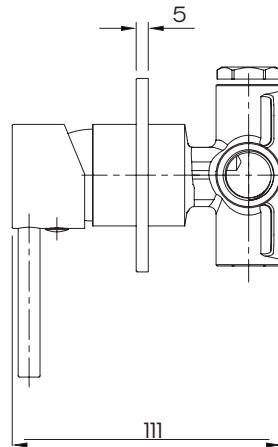

## Product Specifications

|                               |                        |
|-------------------------------|------------------------|
| <b>Finish</b>                 | Chrome                 |
| <b>Material</b>               | Brass                  |
| <b>Wall Plate design/size</b> | 80 mm x 80 mm<br>Round |
| <b>Mounting</b>               | Wall                   |