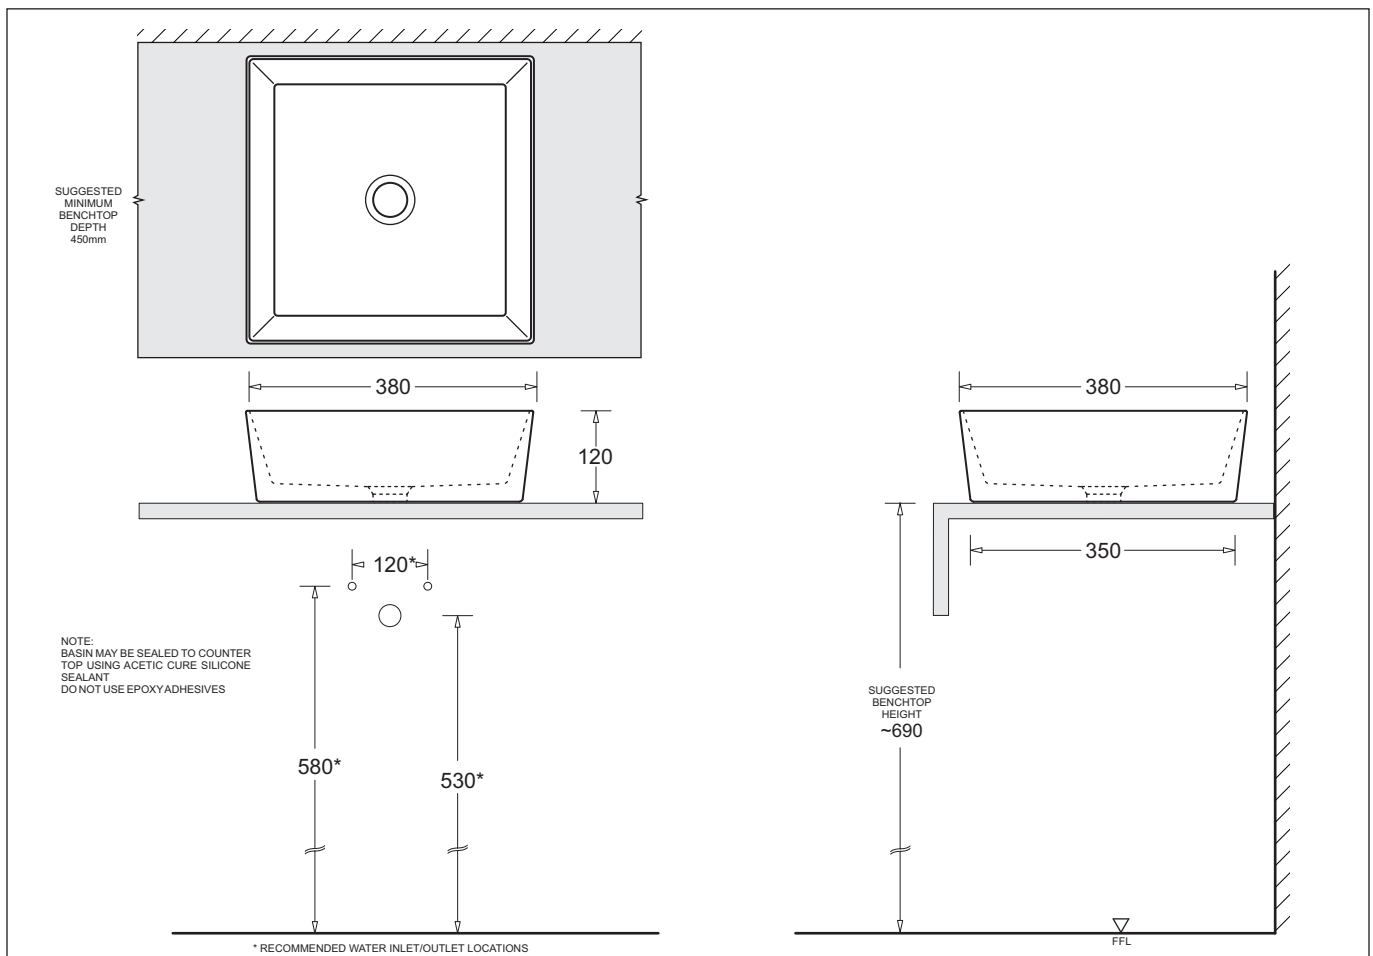

VENEZIA A

SQUARE COUNTER TOP VESSEL

- Contemporary vitreous china vessel basin
- Benchtop mounting permits wall or bench-top tapware fitting
- Features modern angular vessel style with fine lines
- 32mm waste outlet
- 380 x 380mm
- Capacity 10.4L

Provided

Item	Description	Code
Basin	Venezia Square Vessel	JBSV038A
Plug & Waste	Pop-up Waste 32mm-Chrome	PW6

All dimensions are in millimetres and are subject to normal manufacturing variation of +/- 3mm on all surfaces. As product development is ongoing BPA reserves the right to vary specifications without notice.