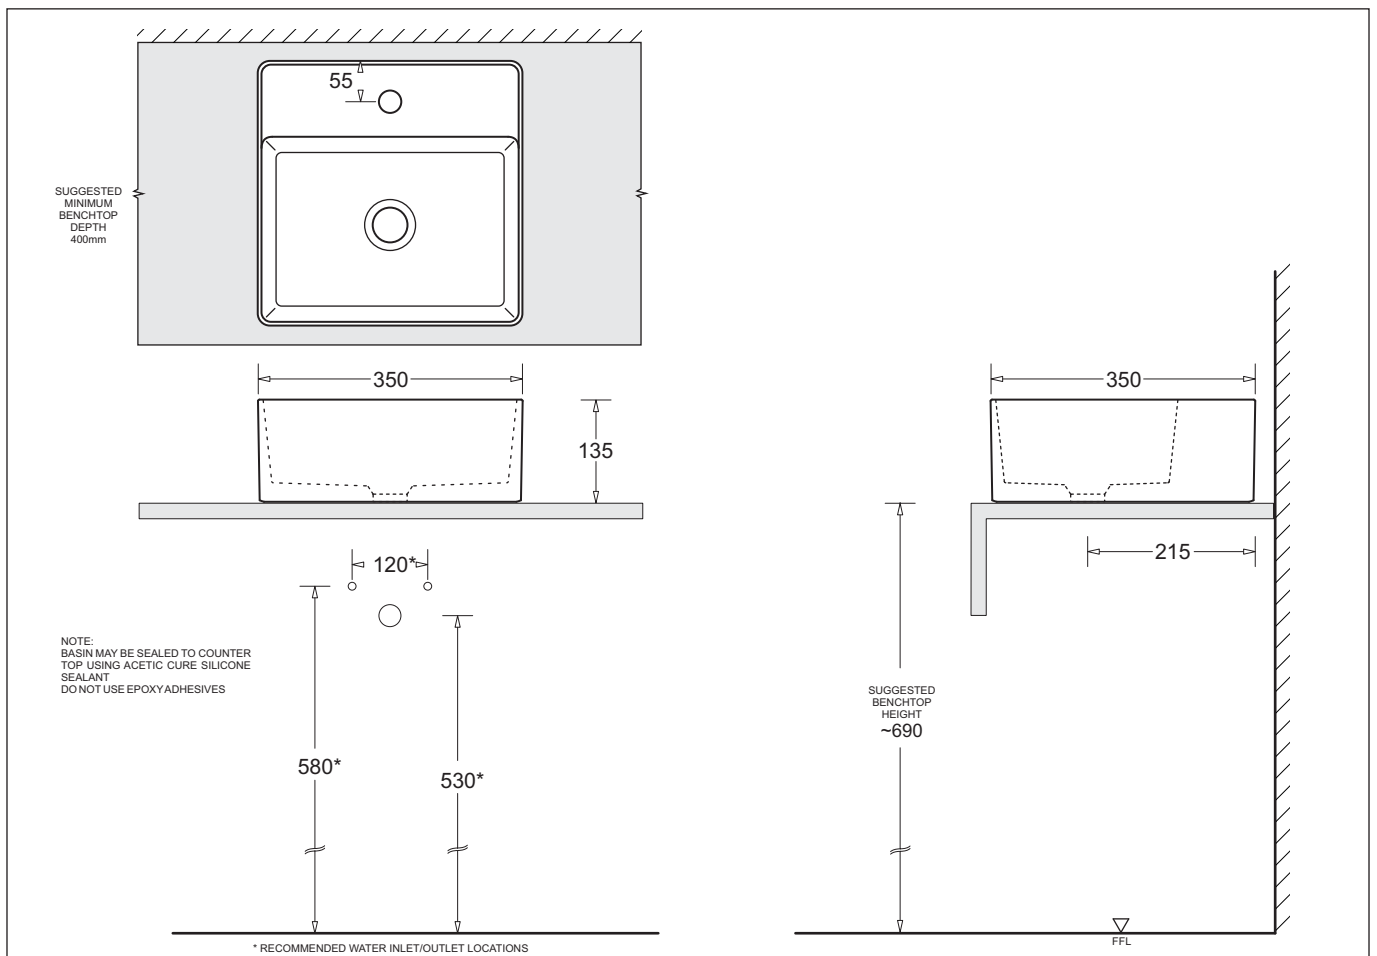

VENEZIA

SQUARE COUNTERTOP BASIN

Nominal Size 350 x 350mm

This Basin is also available in:

Ash

JBSV035.1A

Graphite

JBSV035.1G

Sand

JBSV035.1S

1 TAPHOLE

VENEZIA

SQUARE COUNTERTOP BASIN

- Contemporary vitreous china vessel basin with fine lines
- Wide soap platform
- Single taphole for mixer tap
- Features modern vessel style
- 32mm waste outlet
- 350 x 350mm
- Capacity 5.9L

Provided

Item	Description	Code
Basin	Venezia Square Countertop Basin - White	JBSV035.1
	Venezia Square Countertop Basinl - Ash	JBSV035.1A
	Venezia Square Countertop Basin - Graphite	JBSV035.1G
	Venezia Square Countertop Basin - Sand	JBSV035.1S
Plug & Waste	Pop-Down Waste 32mm - Chrome	PW6
	Pop-Down Waste 32mm - Black	PW6B

All dimensions are in millimetres and are subject to normal manufacturing variation of +/- 3mm on all surfaces. As product development is ongoing BPA reserves the right to vary specifications without notice.