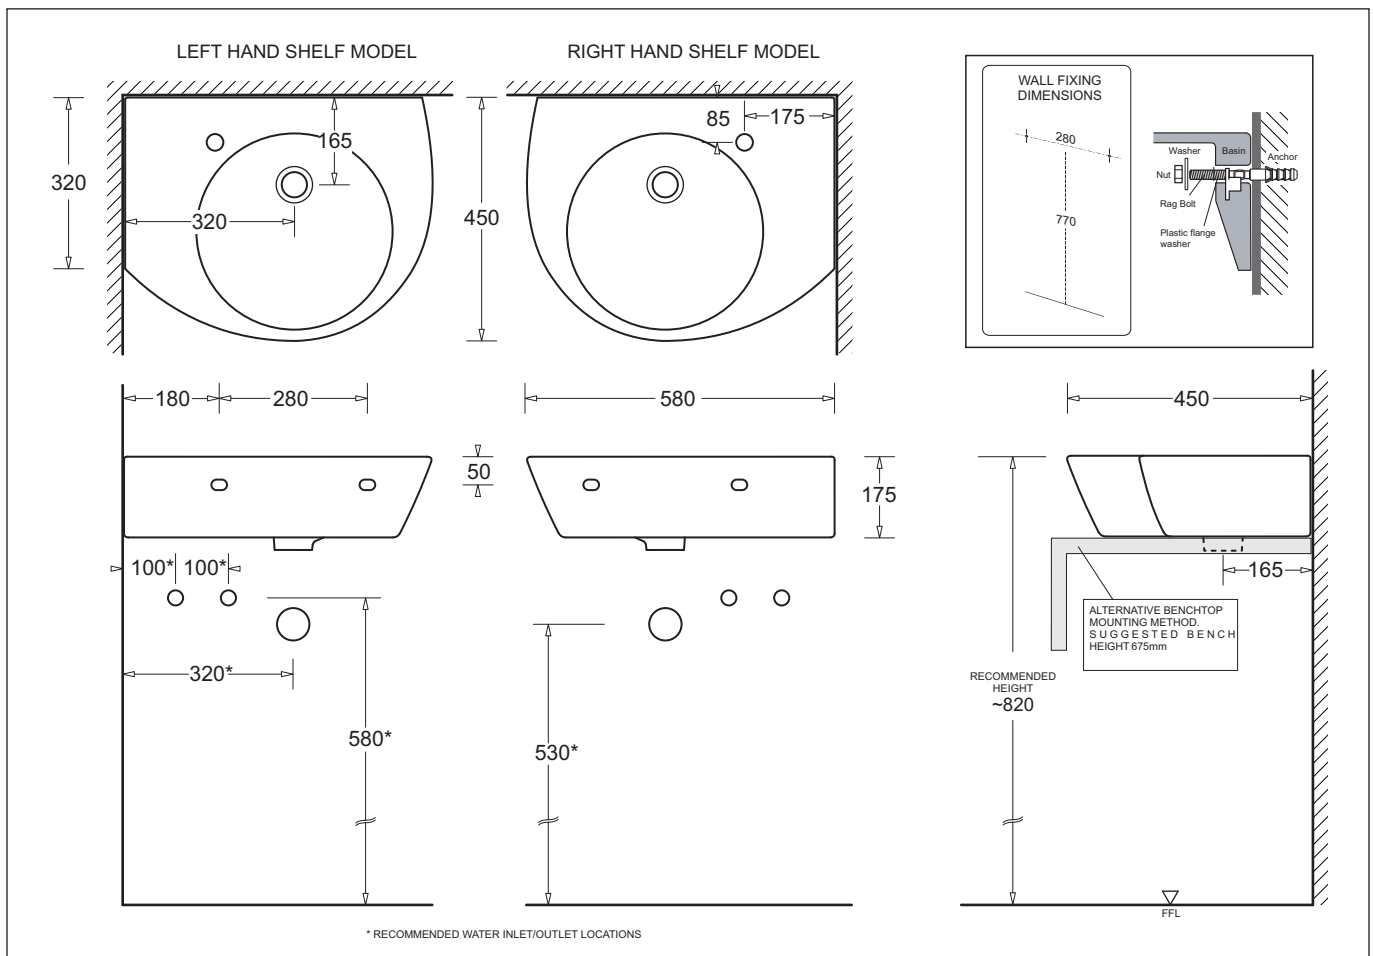

TOLEDO

WALL BASIN
LEFT OR RIGHT HAND CORNER

Nominal Size 580 x 450mm

1 TAPHOLE

TOLEDO

WALL/CORNER BASIN

- Large modern style vitreous china washbasin
- May be wall mounted in a corner or bench mounted
- Left or right handed models available
- 1 taphole for mixer tap
- Standard overflow
- 32mm waste outlet
- 580 x 450mm
- Bowl capacity **5.5L**

Provided

Item	Description	Code
Basin	Toledo Wall Basin - Right Hand Shelf	JBST858R.1
Basin	Toledo Wall Basin - Left Hand Shelf	JBST858L.1
Plug & Waste	Pop-up Waste 32mm-Chrome	PW6
Installation	Rag Bolts	✓
Installation	Instructions	✓

All dimensions are in millimetres and are subject to normal manufacturing variation of +/- 3mm on all surfaces. As product development is ongoing BPA reserves the right to vary specifications without notice.