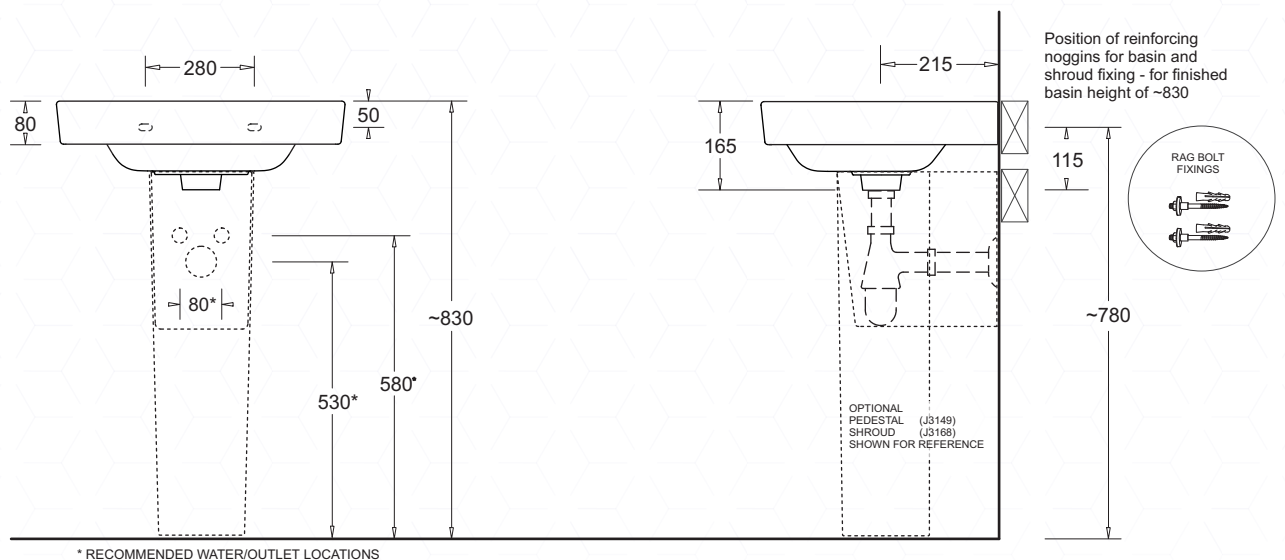

QUADO 550

WALL/PEDESTAL BASIN

JohnsonSuisse
Bathroom Solutions

CODE:
J3162

FEATURES

- CONTEMPORARY RECTANGULAR CERAMIC WALL BASIN
- FEATURES A WIDE SOAP PLATFORM AREA
- 0 or 1 TAPHOLE
- STANDARD OVERFLOW
- 32mm WASTE OUTLET
- BASIN CAPACITY 6.6L

COMPONENTS

QUADO 550 WALL BASIN J3162
POP-UP PLUG/WASTE - 32mm CHROME PW5
INSTALLATION KIT (RAG BOLTS) X022

OPTIONAL

STANDARD SHROUD J3168
STANDARD PEDESTAL J3149

WARRANTY

10 YEARS - REFER TO T&CS AT johnsonsuiss.com.au

NOMINAL SIZE 550 x 445mm

QUADO 550
GENERAL ARRANGEMENT

TECHNICAL DATA SHEET

SUPERSEDES ALL PREVIOUS ISSUES

All dimensions are in millimetres and are subject to normal manufacturing variation.
As product development is ongoing BPA reserves the right to vary specifications without notice.
Bathroom Products Australia P/L ABN 87 079 297 617