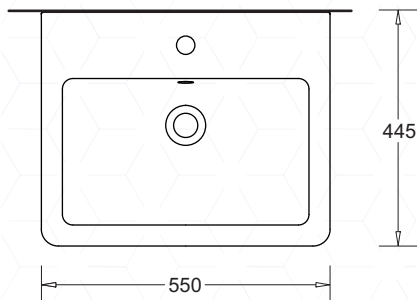

QUADO 550

WALL/PEDESTAL BASIN

JohnsonSuisse
Bathroom Solutions

CODE:
J3162

FEATURES

- CONTEMPORARY RECTANGULAR CERAMIC WALL BASIN
- FEATURES A WIDE SOAP PLATFORM AREA
- 0 or 1 TAPHOLE
- STANDARD OVERFLOW
- 32mm WASTE OUTLET
- BASIN CAPACITY 6.6L

COMPONENTS

QUADO 550 WALL BASIN J3162
POP-UP PLUG/WASTE - 32mm CHROME PW5
INSTALLATION KIT (RAG BOLTS) X022

OPTIONAL

STANDARD SHROUD J3168
STANDARD PEDESTAL J3149

WARRANTY

10 YEARS - REFER TO T&CS AT johnsonsuiss.com.au

NOMINAL SIZE 550 x 445mm

QUADO 550
GENERAL ARRANGEMENT

TECHNICAL DATA SHEET

SUPERSEDES ALL PREVIOUS ISSUES

All dimensions are in millimetres and are subject to normal manufacturing variation.
As product development is ongoing BPA reserves the right to vary specifications without notice.
Bathroom Products Australia P/L ABN 87 079 297 617