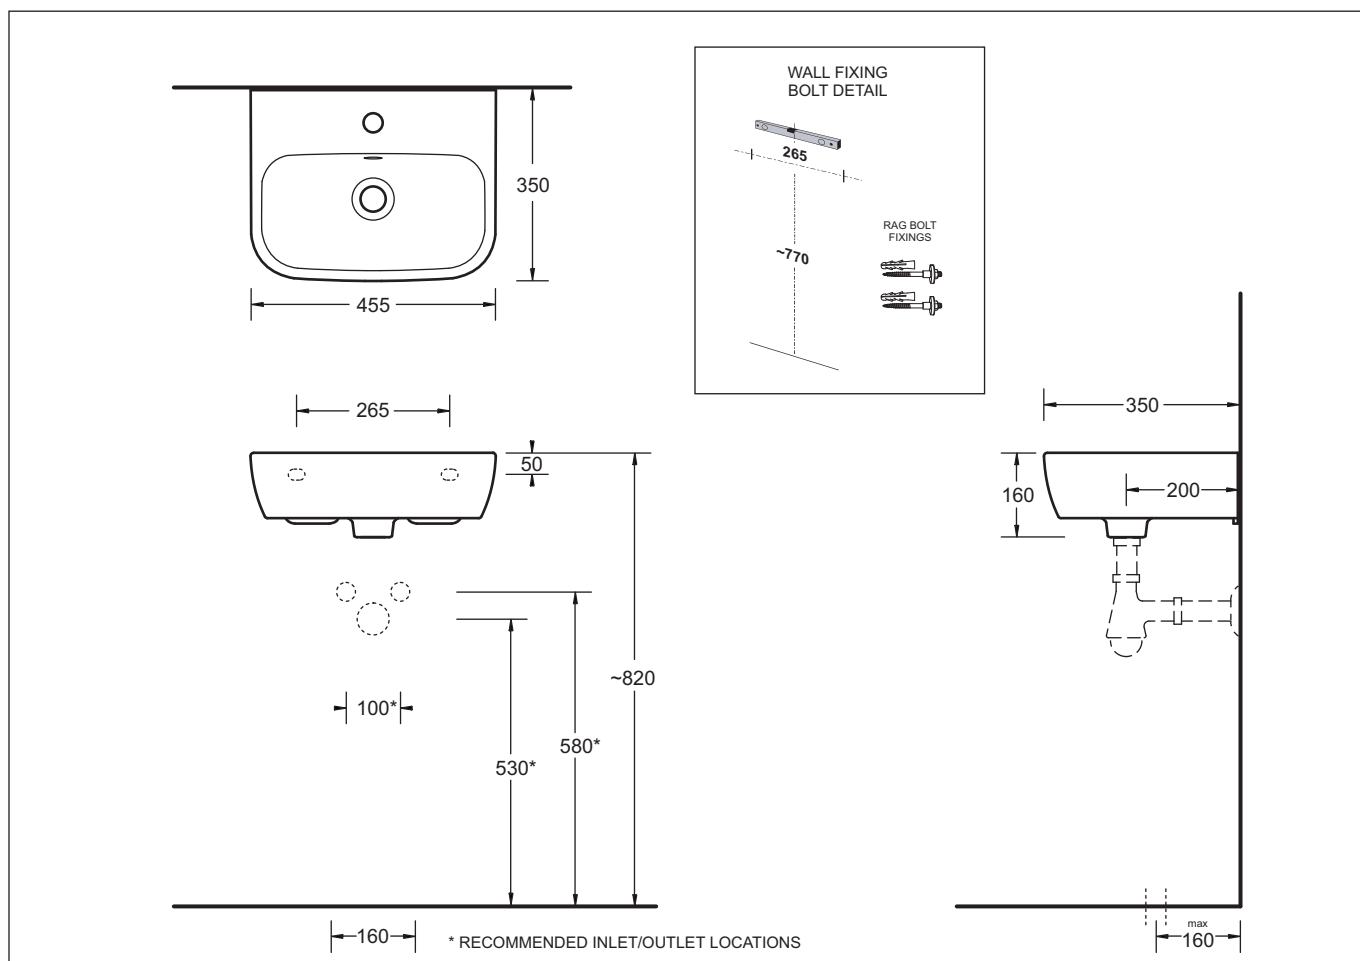

EMILIA 450

WALL BASIN

Nominal Size 455 x 350mm

0/1 TAPHOLE

EMILIA 450

WALL BASIN

- Contemporary vitreous china wall basin
- Features a wide soap platform area
- Standard overflow
- Available with 1 tap hole
- 32mm waste outlet
- Bowl capacity 3.5L
- 455 x 340mm

Provided

Item	Description	Code
Basin	Emilia 450 Wall Basin	J3140
Overflow Trim	CP Cap - JS	X063
Installation	Wall Installation Kit (Rag Bolts)	X022
Plug & Waste	Pop-up Waste 32mm-Chrome	PW5

Optional

Plug & Waste	32/40mm Overflow-Chrome	PW1
--------------	-------------------------	-----

All dimensions are in millimetres and are subject to normal manufacturing variation of +/- 3mm on all surfaces. As product development is ongoing BPA reserves the right to vary specifications without notice