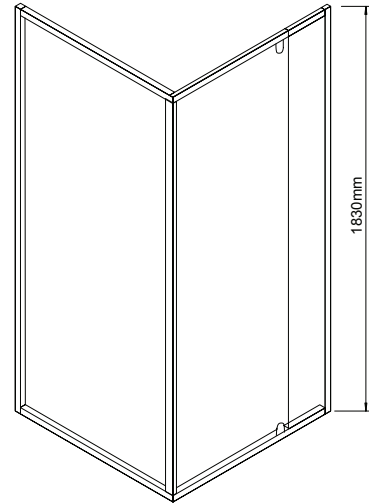

## shower screen

The Kimberley shower screen features a semi-frameless door for an ultra-modern look. The screen is pre-treated with Enduroshield, reducing glass cleaning by up to 90%.

### FEATURES AND BENEFITS

- Pivoting door
- Semi-frameless door set in 6mm glass
- Fully framed return panel in 5mm glass
- Ultra Clear, toughened safety glass AS/NZS2208
- Easy to clean glass, pre-treated with Enduroshield Fully reversible screen
- Suits Kimberley, Flinders SMC, Daintree, and Barossa bases
- Suits tiled floors

### MATERIALS

- Aluminium frame
- 6mm glass door panel
- 5mm glass return panel