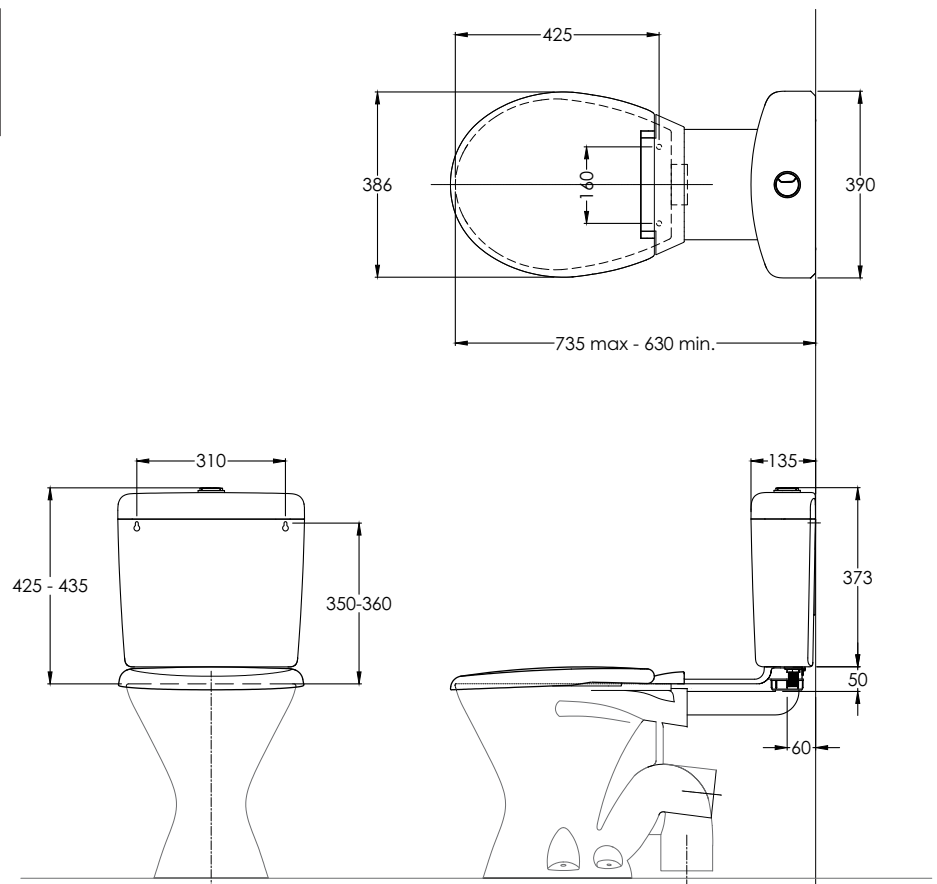

PLASTIC CISTERN WITH SEAT AND LINK

- Stylish plastic cistern with link and seat
- Large chrome-plated buttons
- Ideally matched with standard Marbletrend Mode pans
- Design allows for flexible set out range (typically 150-260mm)
- 4.5/3L Dual flush - 4 Star WELS rated
- Adjustable to suit 6/3L flushing pans
- LH/RH water inlet

Provided

Item	Description	Code
Cistern	Mode II Cistern	G1210A
Seat and Link	to suit cistern	G1028A
Installation	Instruction Sheet	✓

NB: CISTERN CAN BE ADJUSTED TO 6/3L FLUSH TO SUIT 6 LITRE PANS

Compatible WC Pans:

J2000/J2000A	Mode S Trap
J2001/J2001A	Mode P Trap
J2030/J2030A	Mode Deluxe S Trap
J2031	Mode Assist S Trap

Standard Fittings

Inlet Valve	XJ100
Outlet Valve	XJ114
Button	XJ144
Link	X025
Flush Pipe	X026
Keeseal	X016
Wedge Seal	X024
Stopper Bung	X041
Wall Screw Kit	X018

NOTE: WC PAN IS NOT INCLUDED

All dimensions are in millimetres and are subject to normal manufacturing variation of +/- 3mm on all surfaces. As product development is ongoing BPA reserves the right to vary specifications without notice.
Bathroom Products Australia P/L ABN 87 079 297 617