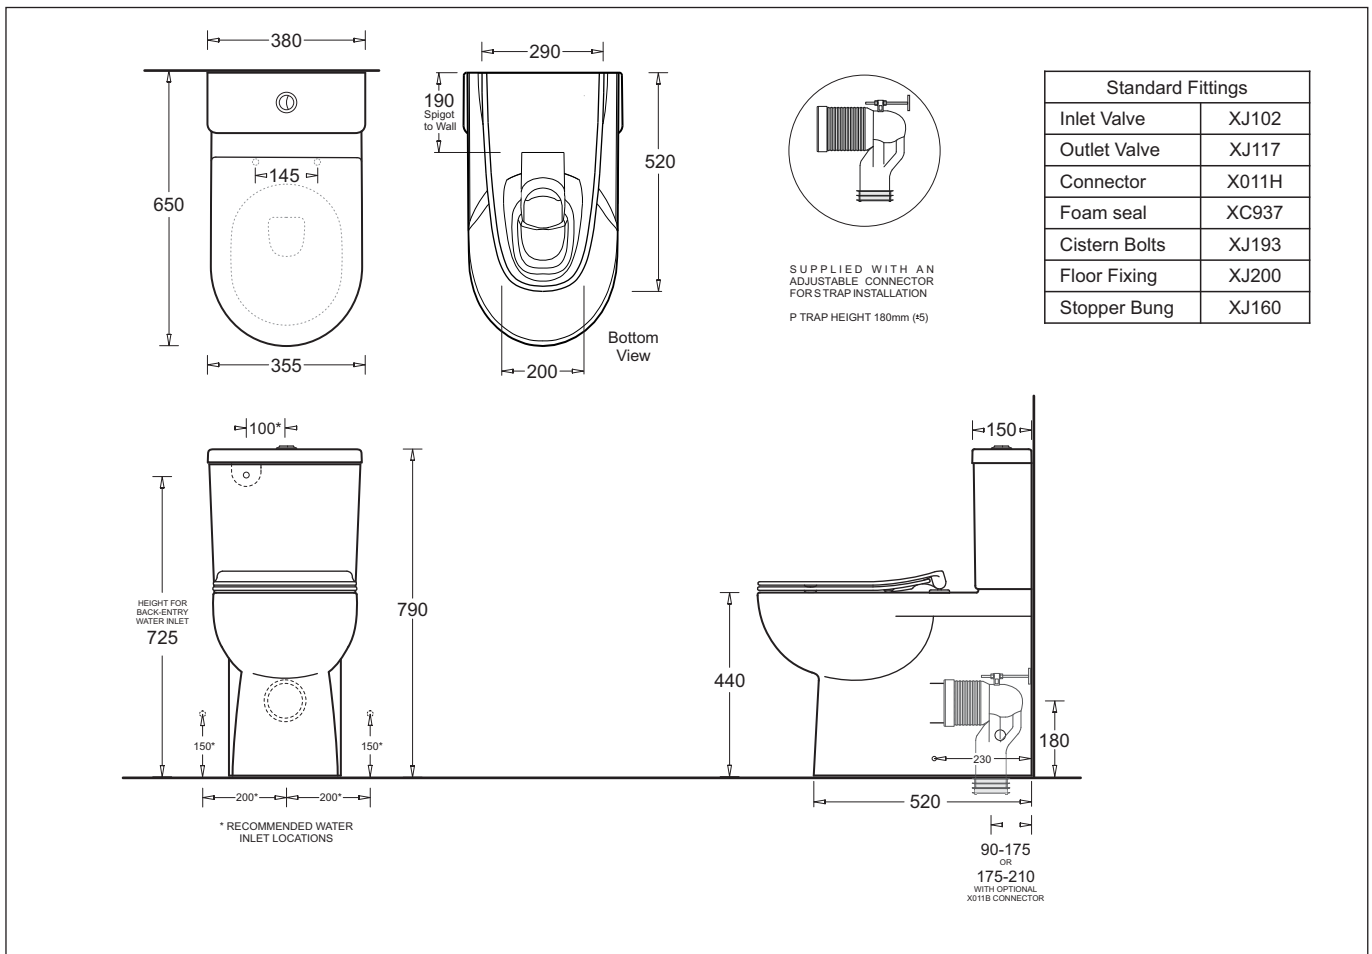

## TOLEDO XTRA

EXTRA HEIGHT FLUSH TO WALL TOILET SUITE  
S or P TRAP

Soft Close Seat

## EXTRA HEIGHT FLUSH TO WALL TOILET SUITE

- Smartly styled flush to wall close coupled vitreous china toilet suite
- Rimless flushing system - efficient and easy to clean
- Can be used in ambulant-assisted living installations with the increased seat height for comfortable use
- Concealed back entry water inlet
- Optional bottom entry water inlet available
- Adjustable S connector supplied for 90-175mm set out
- Optional adjustable S connector for 175-210mm set out
- Permits installation in compliance with Ambulant requirements of AS1428.1

### Provided

Item	Description	Code
Toilet	Toledo Xtra Height FTW Pan	JTTT401
Cistern	Toledo Cistern	JTTT402
Seat	Toledo Soft Close Seat	JSET101
Sewer	S Connector 90-175mm set out	X011H
Installation	Floor Fixing Kit	XJ200
Installation	Instruction Sheet	✓

### Optional

Sewer	S Connector 175-210mm set out	X011B
Seat	Toledo Std-Close, Anti-Vandal Seat	JSET102
Inlet Valve	Conversion Valve Kit to Bottom Entry	XJ108

All dimensions are in millimetres and are subject to normal manufacturing variation of +/- 5mm on all surfaces. As product development is ongoing BPA reserves the right to vary specifications without notice.