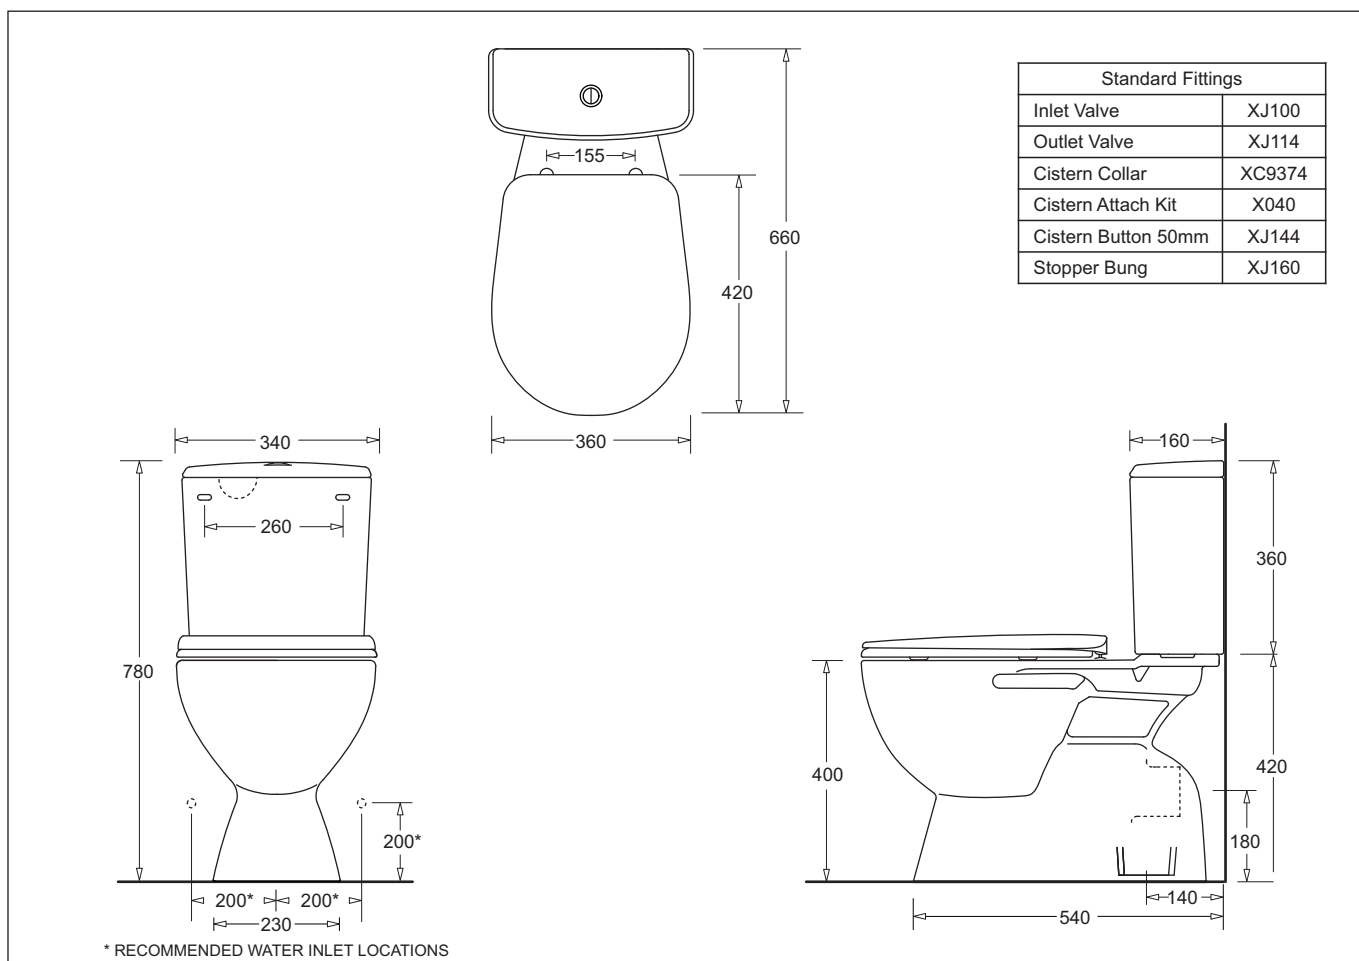

J1424/5

June 2018

SUPERSEDES ALL PREVIOUS ISSUES

3.2.19

MILANO

CLOSE COUPLED TOILET SUITE WITH SEAT
S or P TRAP

PP Seat

MILANO

CLOSE COUPLED TOILET SUITE

- Functional and stylish vitreous china close coupled suite
- Compact Australian designed suite
- Water saving 4 Star WELS efficiency
- 4.5/3L Dual Flush
- Set out S Trap 140mm P Trap 180mm
- LH/RH water inlet option
- Cistern fixed with metal plate (no through holes)
- Soft close polypropylene seat

Code: S Trap Suite : J1424 P Trap Suite: J1425

Provided

Item	Description	Code
Toilet	Milano Close Coupled S Pan	J2010
Toilet	Milano Close Coupled P Pan	J2011
Cistern	Milano Cistern	J1424A
Seat	Milano Soft Close Seat	J2811
Installation	Instruction Sheet	✓

Optional

Seat	Luton Toilet Seat	J2802
------	-------------------	-------

All dimensions are in millimetres and are subject to normal manufacturing variation of +/- 3mm on all surfaces. As product development is ongoing BPA reserves the right to vary specifications without notice.