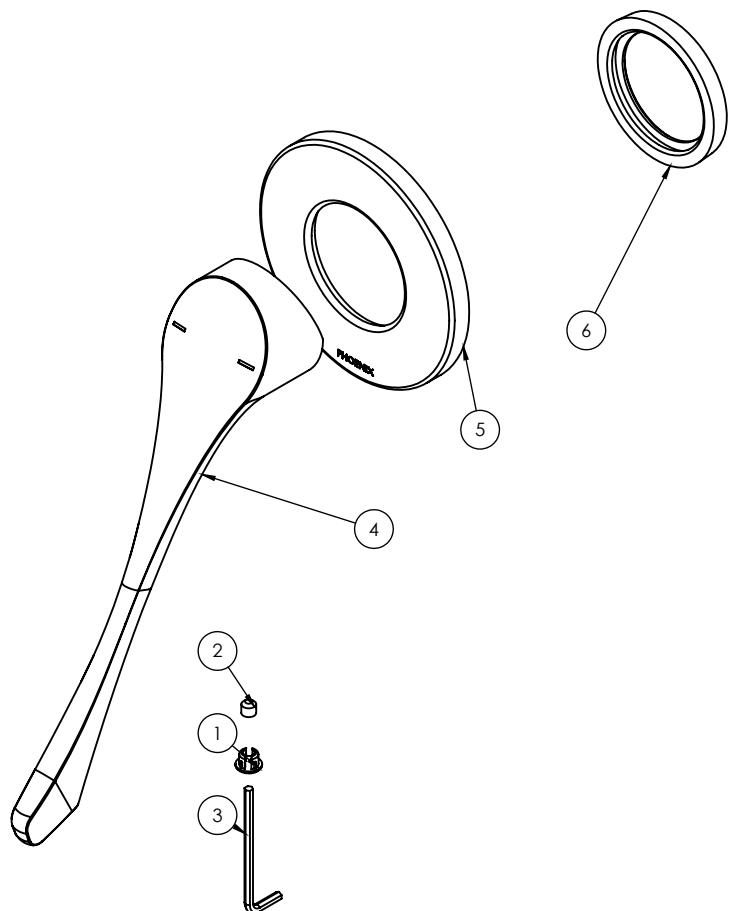

## SHOWER / WALL MIXER TRIM KIT ONLY

PRODUCT CODE: 155-7805-00  
 FINISH: CHROME  
 WELS: N/A

**INFORMATION:**

TEMPERATURE RATING: MIN 1° - MAX 75°  
 PRESSURE RATING: MIN 150 kPa - MAX 500 kPa

AVAILABLE IN:

CHROME

FOR MORE INFORMATION VISIT  
[www.phoenixtapware.com.au](http://www.phoenixtapware.com.au)

PLEASE [CLICK HERE TO VIEW FULL WARRANTY](#)

While we aim to ensure the specifications shown are correct at time of printing, Phoenix Tapware reserves the right to make modifications without prior notice. Always use the physical product measurements for mark-ups and roughing-in as the line drawing shown may differ from the actual product over time. All measurements are shown in millimetres.

## IVY MKII EXTENDED

#### PARTS LIST

1. SCREW CAP
2. GRUB SCREW M5X5
3. ALLEN KEY
4. MIXER EXTENDED HANDLE
5. MIXER DRESS PLATE
6. DRESS PLATE WASHER