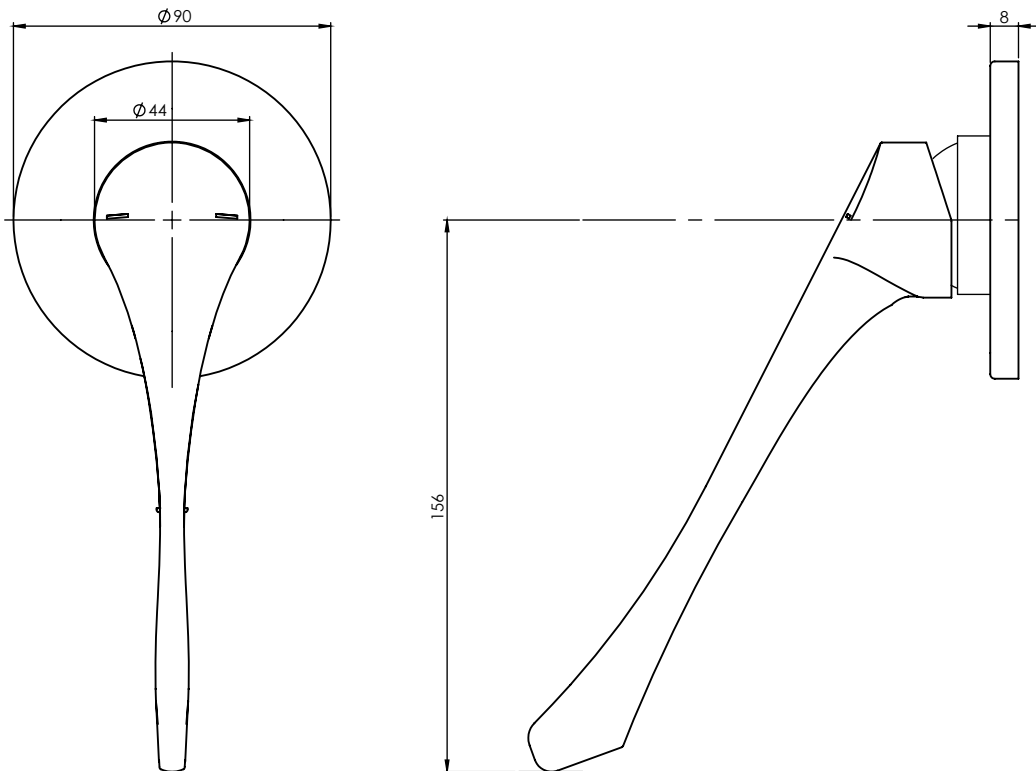

## SHOWER / WALL MIXER TRIM KIT ONLY

PRODUCT CODE: 155-7805-00  
 FINISH: CHROME  
 WELS: N/A

**INFORMATION:**

TEMPERATURE RATING: MIN 1° - MAX 75°  
 PRESSURE RATING: MIN 150 kPa - MAX 500 kPa

AVAILABLE IN:

CHROME

FOR MORE INFORMATION VISIT  
[www.phoenixtapware.com.au](http://www.phoenixtapware.com.au)

PLEASE [CLICK HERE TO VIEW FULL WARRANTY](#)

While we aim to ensure the specifications shown are correct at time of printing, Phoenix Tapware reserves the right to make modifications without prior notice. Always use the physical product measurements for mark-ups and roughing-in as the line drawing shown may differ from the actual product over time. All measurements are shown in millimetres.