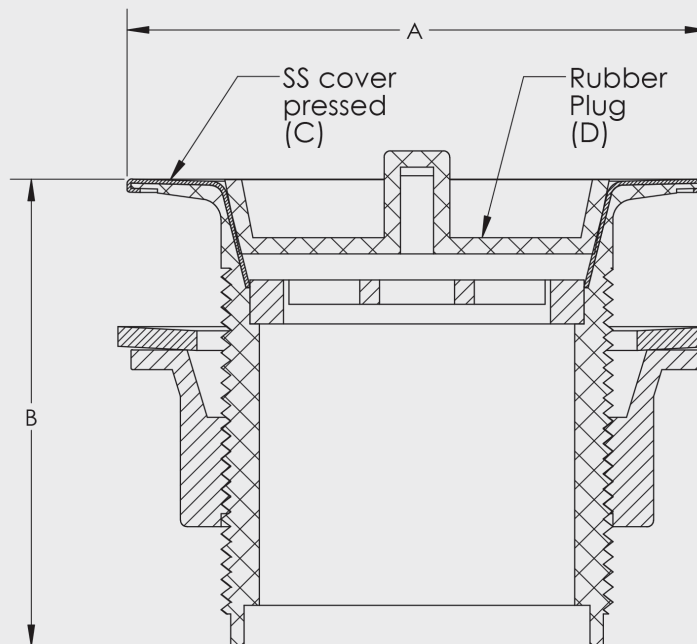

50mm PLASTIC P&W WITH RUBBER PLUG

PLASTIC PLUG & WASTE

CODE	DESCRIPTION	OUTLET SIZE	FINISH	QTY/CTN
22107.11	50x50mm P&W with Rubber White	50mm	S/Steel	100
22107.12	50x50mm P&W with Rubber Plug S/Steel	50mm	S/Steel	100
22109.12	50x70mm P&W with Rubber Plug S/Steel	50mm	S/Steel	80

CODE	A	B	C	D
22107.11	86	56	NO	WHITE
22107.12	88	52	YES	BLACK
22109.12	88	71	YES	BLACK