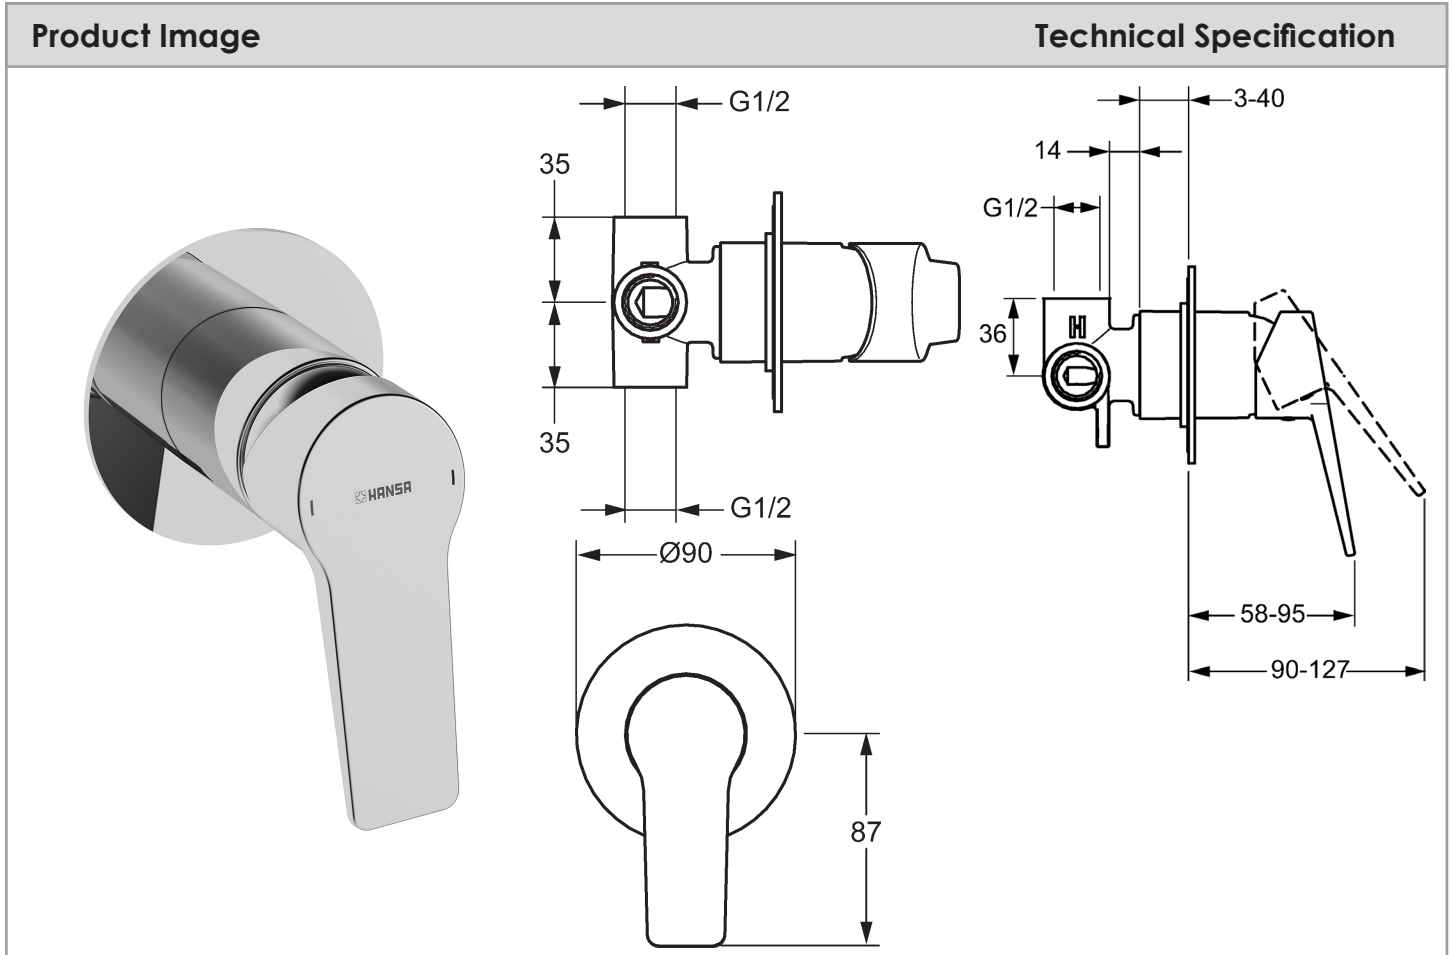

HANSATWIST SHOWER MIXER

Description	
HansaTwist Shower Mixer	
Chrome Trim	49777003
Body Only	50500100

Additional Information
<ul style="list-style-type: none"> - 15 Year Warranty* Conditions Apply - German Engineered - Variable Volume & Temperature Limiter - 35mm Cartridge