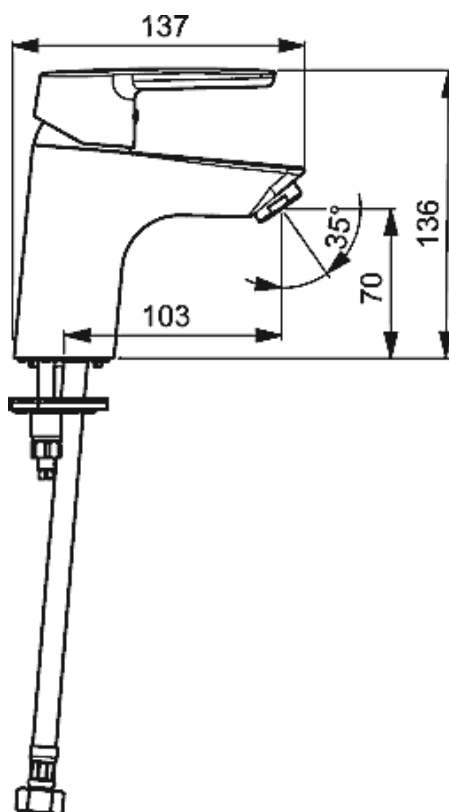

HANSAPOLO NEU BASIN MIXER

Product Image

Technical Specification

Description

HansaPolo Neu Basin Mixer

514222930037

WELS 5 Star / 6Lpm

Additional Information

- 15 Year Warranty* Conditions Apply
- German Engineered
- 35mm Cartridge
- Flexible 1/2" tails
- Variable volume & temperature limiter