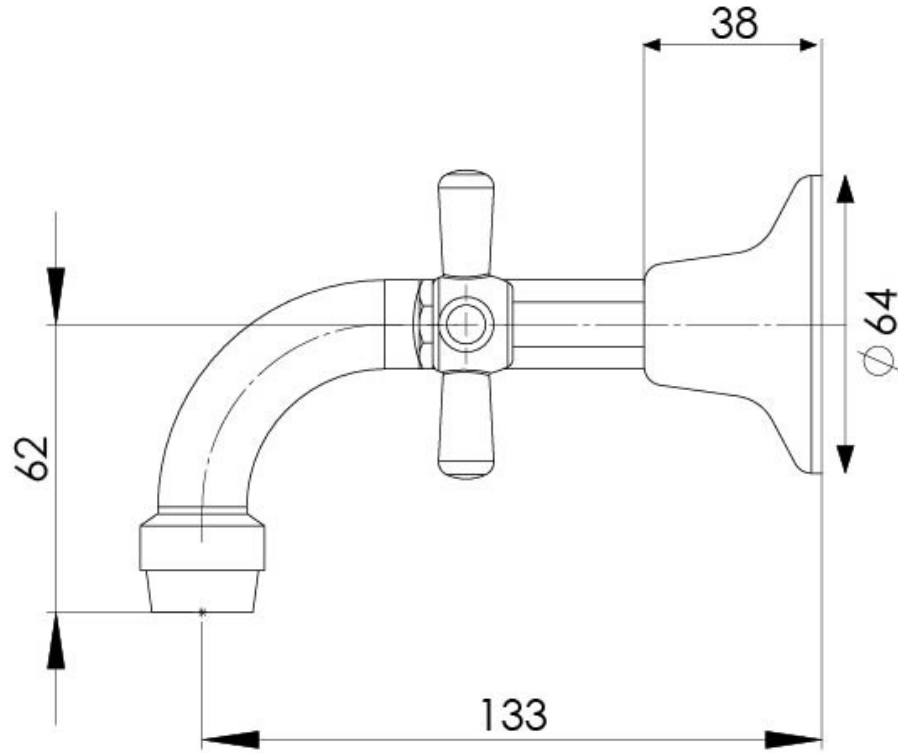

FESTIVAL

FESTIVAL BATH SET

SPECIFICATIONS

AVAILABLE IN

410 CHR
Chrome

INFORMATION

Temperature Rating
1 - 75°C

Pressure Rating
150 - 500kPa