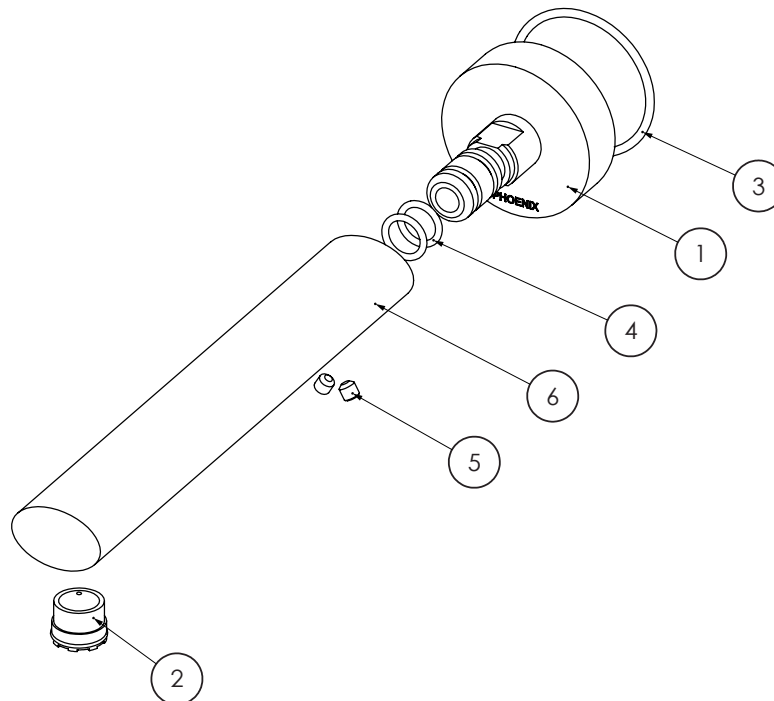

www.phoenixtapware.com.au
 03 9780 4200

PHOENIX

SPECIFICATIONS

VIVID SLIMLINE OVAL

WALL BATH OUTLET 180MM

PRODUCT CODE:

VV776-40

FINISH:

BRUSHED NICKEL

WELS:

N/A

PARTS LIST

1. DRESS PLATE
2. AERATOR
3. O-RING 43X2.5MM
4. O-RING 11X2.0MM
5. GRUB SCREW M5X5
6. SPOUT

MAINTENANCE AND CARE:

- All surfaces should be cleaned with mild liquid detergent or soap and water.
- Do not use cream cleaners or citrus based cleaning products, as they are abrasive.
- Use of unsuitable cleaning agents may damage the surface. Any damage caused in this way will not be covered by warranty.

PACKAGING INCLUDES

- 1 x Spout
- 1 x Dress plate
- 1 x Installation kit
- 1 x Installation instructions
- 1 x Warranty card

PLEASE [CLICK HERE](#) TO VIEW FULL WARRANTY

While we aim to ensure the specifications shown are correct at time of printing, Phoenix Tapware reserves the right to make modifications without prior notice. Always use the physical product measurements for mark-ups and roughing-in as the line drawing shown may differ from the actual product over time. All measurements are shown in millimetres. Some colours may vary across product types due to differing construction materials. Printed images are a representation only and the colour or finish may vary from the actual product.