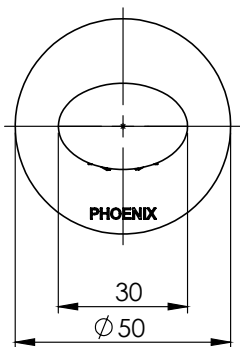

PHOENIX

SPECIFICATIONS

VIVID SLIMLINE OVAL

WALL BATH OUTLET 180MM

PRODUCT CODE: VV776-40
 FINISH: BRUSHED NICKEL
 WELS: N/A

INFORMATION:

TEMPERATURE RATING: MIN 1° - MAX 75°
 PRESSURE RATING: MIN 150 kPa - MAX 500 kPa

AVAILABLE IN:

CHROME BRUSHED NICKEL MATTE BLACK

FOR MORE INFORMATION VISIT
www.phoenixtapware.com.au

PLEASE [CLICK HERE TO VIEW FULL WARRANTY](#)

While we aim to ensure the specifications shown are correct at time of printing, Phoenix Tapware reserves the right to make modifications without prior notice. Always use the physical product measurements for mark-ups and roughing-in as the line drawing shown may differ from the actual product over time. All measurements are shown in millimetres. Some colours may vary across product types due to differing construction materials. Printed images are a representation only and the colour or finish may vary from the actual product.

www.phoenixtapware.com.au
 03 9780 4200

PHOENIX

SPECIFICATIONS

VIVID SLIMLINE OVAL

WALL BATH OUTLET 180MM

PRODUCT CODE:

VV776-40

FINISH: