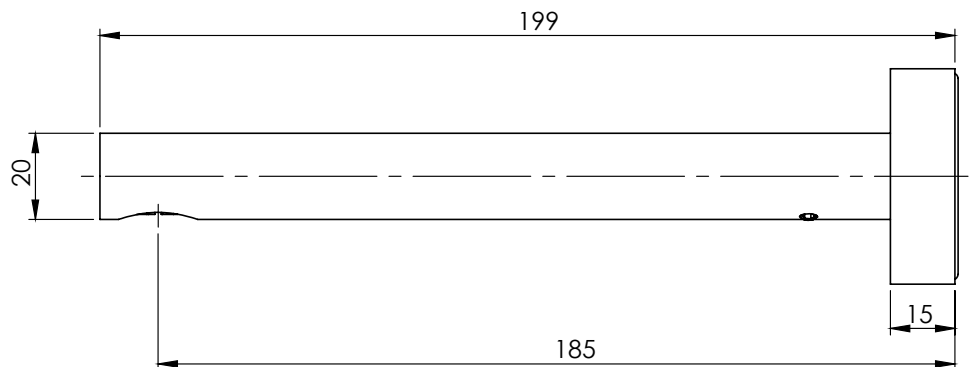

PHOENIX

SPECIFICATIONS

VIVID SLIMLINE OVAL

WALL BATH OUTLET 180MM

PRODUCT CODE: VV776-40
FINISH: BRUSHED NICKEL
WELS: N/A

INFORMATION:

TEMPERATURE RATING: MIN 1° - MAX 75°
PRESSURE RATING: MIN 150 kPa - MAX 500 kPa

AVAILABLE IN:

CHROME BRUSHED NICKEL MATTE BLACK

FOR MORE INFORMATION VISIT
www.phoenixtapware.com.au

PLEASE [CLICK HERE TO VIEW FULL WARRANTY](#)

While we aim to ensure the specifications shown are correct at time of printing, Phoenix Tapware reserves the right to make modifications without prior notice. Always use the physical product measurements for mark-ups and roughing-in as the line drawing shown may differ from the actual product over time. All measurements are shown in millimetres. Some colours may vary across product types due to differing construction materials. Printed images are a representation only and the colour or finish may vary from the actual product.

www.phoenixtapware.com.au
03 9780 4200