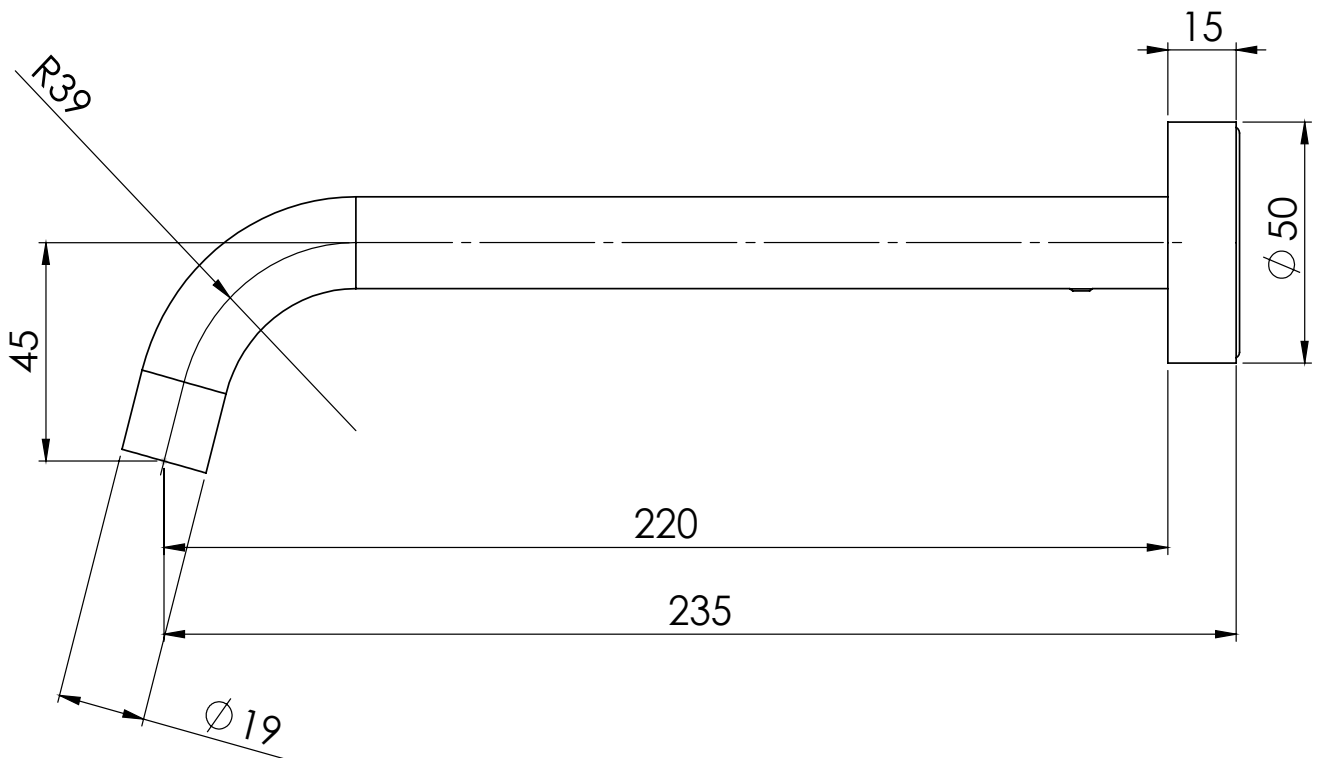

PHOENIX

SPECIFICATIONS

VIVID SLIMLINE

WALL BASIN OUTLET 230 CURVED

PRODUCT CODE: VS7630-00
 FINISH: CHROME
 WELS: 6 STAR - 4.0 LT/MIN

INFORMATION:

TEMPERATURE RATING: MIN 1° - MAX 75°
 PRESSURE RATING: MIN 150 kPa - MAX 500 kPa

AVAILABLE IN:

FOR MORE INFORMATION VISIT
www.phoenixtapware.com.au

PLEASE [CLICK HERE TO VIEW FULL WARRANTY](#)

While we aim to ensure the specifications shown are correct at time of printing, Phoenix Tapware reserves the right to make modifications without prior notice. Always use the physical product measurements for mark-ups and roughing-in as the line drawing shown may differ from the actual product over time. All measurements are shown in millimetres. Some colours may vary across product types due to differing construction materials. Printed images are a representation only and the colour or finish may vary from the actual product.

www.phoenixtapware.com.au
 03 9780 4200

PHOENIX

SPECIFICATIONS

VIVID SLIMLINE

WALL BASIN OUTLET 230 CURVED

PRODUCT CODE: VS7630-00
FINISH: CHROME
WELS: 6 STAR - 4.0 LT/MIN

PARTS LIST

1. DRESS PLATE
2. GRUB SCREW M5X4
3. AERATOR
4. O-RING 12X2.0
5. O-RING 43X2.5
6. SPOUT

PACKAGING INCLUDES

- 1 x Wall basin outlet 230mm curved
- 1 x Aerator key
- 1 x Installation instructions
- 1 x Warranty card

PLEASE [CLICK HERE TO VIEW FULL WARRANTY](#)

While we aim to ensure the specifications shown are correct at time of printing, Phoenix Tapware reserves the right to make modifications without prior notice. Always use the physical product measurements for mark-ups and roughing-in as the line drawing shown may differ from the actual product over time. All measurements are shown in millimetres. Some colours may vary across product types due to differing construction materials. Printed images are a representation only and the colour or finish may vary from the actual product.