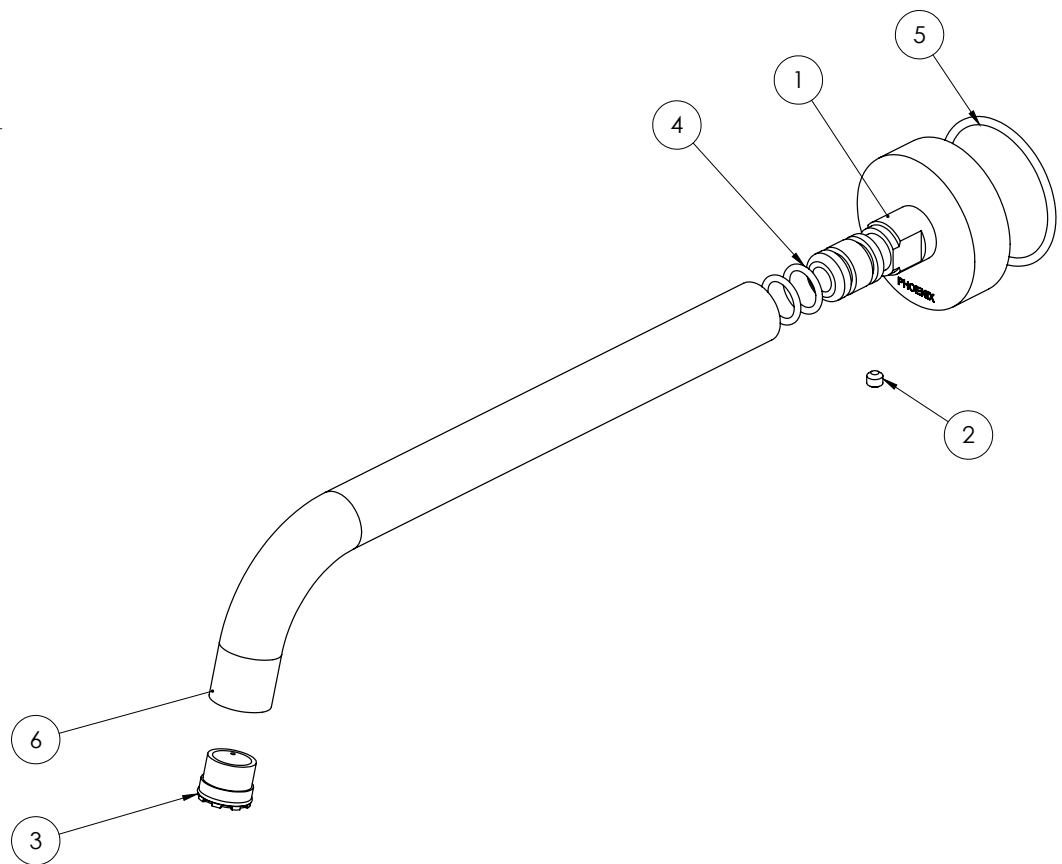

PHOENIX

SPECIFICATIONS

VIVID SLIMLINE

WALL BASIN OUTLET 230 CURVED

PRODUCT CODE: VS7630-00
 FINISH: CHROME
 WELS: 6 STAR - 4.0 LT/MIN

INFORMATION:

TEMPERATURE RATING: MIN 1° - MAX 75°
 PRESSURE RATING: MIN 150 kPa - MAX 500 kPa

AVAILABLE IN:

FOR MORE INFORMATION VISIT
www.phoenixtapware.com.au

PLEASE [CLICK HERE TO VIEW FULL WARRANTY](#)

While we aim to ensure the specifications shown are correct at time of printing, Phoenix Tapware reserves the right to make modifications without prior notice. Always use the physical product measurements for mark-ups and roughing-in as the line drawing shown may differ from the actual product over time. All measurements are shown in millimetres. Some colours may vary across product types due to differing construction materials. Printed images are a representation only and the colour or finish may vary from the actual product.

www.phoenixtapware.com.au
 03 9780 4200

PHOENIX

SPECIFICATIONS

VIVID SLIMLINE

WALL BASIN OUTLET 230 CURVED

PRODUCT CODE: VS7630-00
FINISH: CHROME
WELS: 6 STAR - 4.0 LT/MIN

PARTS LIST

1. DRESS PLATE
2. GRUB SCREW M5X4
3. AERATOR
4. O-RING 12X2.0
5. O-RING 43X2.5
6. SPOUT

PACKAGING INCLUDES

- 1 x Wall basin outlet 230mm curved
- 1 x Aerator key
- 1 x Installation instructions
- 1 x Warranty card

PLEASE [CLICK HERE TO VIEW FULL WARRANTY](#)

While we aim to ensure the specifications shown are correct at time of printing, Phoenix Tapware reserves the right to make modifications without prior notice. Always use the physical product measurements for mark-ups and roughing-in as the line drawing shown may differ from the actual product over time. All measurements are shown in millimetres. Some colours may vary across product types due to differing construction materials. Printed images are a representation only and the colour or finish may vary from the actual product.