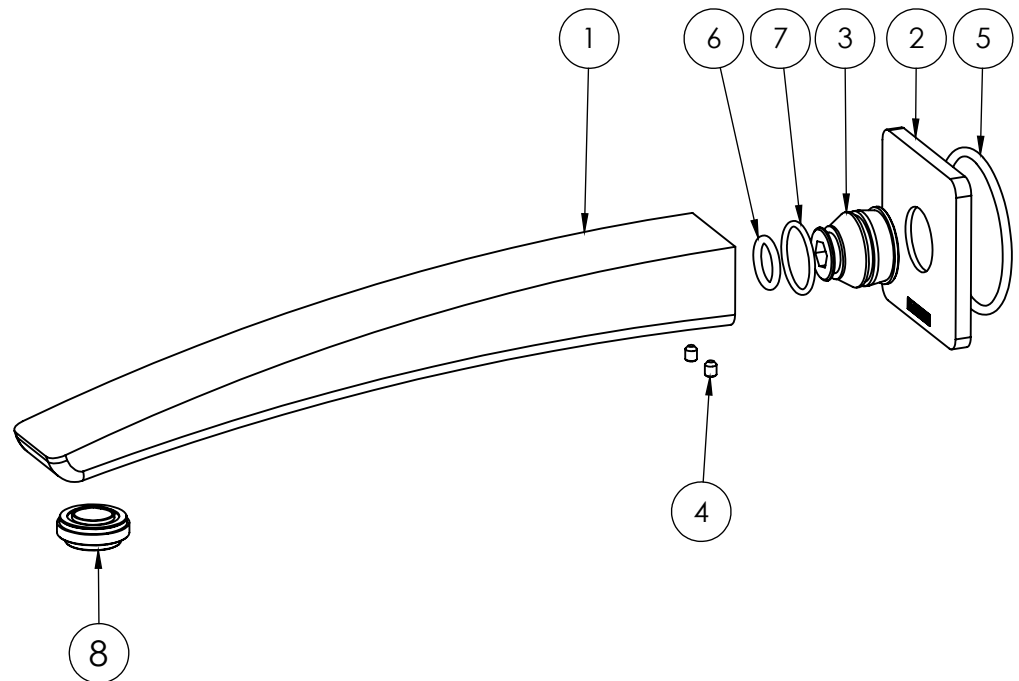

MATTE BLACK

WELS:

5 STAR - 5.0 LT/MIN

PARTS LIST

1. SPOUT 230MM
2. BACKPLATE
3. G1/2" SPOUT ADAPTER
4. GRUB SCREW M4X5MM
5. O-RING 50X3.0MM
6. O-RING 13X2.6MM
7. O-RING 21X1.9MM
8. AERATOR

MAINTENANCE AND CARE:

PACKAGING INCLUDES

- 1 x Wall basin outlet 230mm
- 1 x Installation kit
- 1 x Installation instructions
- 1 x Warranty card

PLEASE [CLICK HERE TO VIEW FULL WARRANTY](#)

While we aim to ensure the specifications shown are correct at time of printing, Phoenix Tapware reserves the right to make modifications without prior notice. Always use the physical product measurements for mark-ups and roughing-in as the line drawing shown may differ from the actual product over time. All measurements are shown in millimetres.