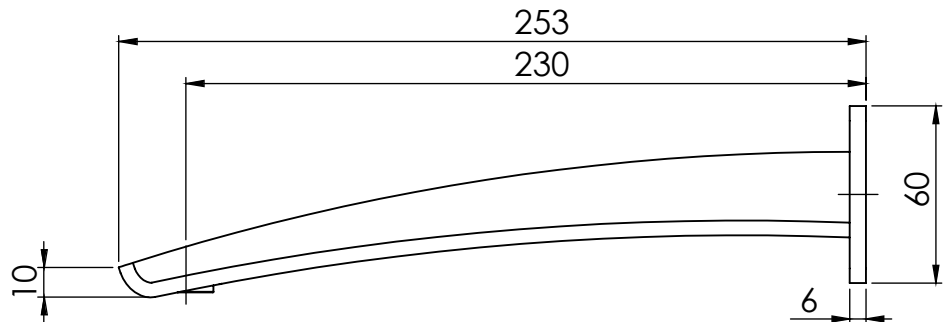

WELS:

5 STAR - 5.0 LT/MIN

AVAILABLE IN:

CHROME MATTE BLACK BRUSHED NICKEL

FOR MORE INFORMATION VISIT
www.phoenixtapware.com.au

PLEASE [CLICK HERE](#) TO VIEW FULL WARRANTY

While we aim to ensure the specifications shown are correct at time of printing, Phoenix Tapware reserves the right to make modifications without prior notice. Always use the physical product measurements for mark-ups and roughing-in as the line drawing shown may differ from the actual product over time. All measurements are shown in millimetres.

www.phoenixtapware.com.au
03 9780 4200

PHOENIX

SPECIFICATIONS

RUSH

WALL BASIN OUTLET 230MM

PRODUCT CODE:

RU775 MB

FINISH:

MATTE BLACK

WELS:

5 STAR - 5.0 LT/MIN

PARTS LIST

1. SPOUT 230MM
2. BACKPLATE
3. G1/2" SPOUT ADAPTER
4. GRUB SCREW M4X5MM
5. O-RING 50X3.0MM
6. O-RING 13X2.6MM
7. O-RING 21X1.9MM
8. AERATOR

MAINTENANCE AND CARE: