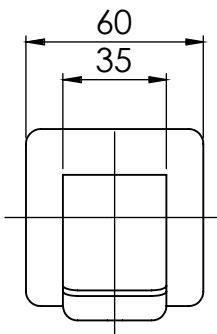

WELS:

5 STAR - 5.0 LT/MIN

AVAILABLE IN:

CHROME MATTE BLACK BRUSHED NICKEL

FOR MORE INFORMATION VISIT
www.phoenixtapware.com.au

PLEASE [CLICK HERE](#) TO VIEW FULL WARRANTY

While we aim to ensure the specifications shown are correct at time of printing, Phoenix Tapware reserves the right to make modifications without prior notice. Always use the physical product measurements for mark-ups and roughing-in as the line drawing shown may differ from the actual product over time. All measurements are shown in millimetres.

www.phoenixtapware.com.au
03 9780 4200

PHOENIX

SPECIFICATIONS

RUSH

WALL BASIN OUTLET 230MM

PRODUCT CODE:

RU775 MB

FINISH:

MATTE BLACK

WELS:

5 STAR - 5.0 LT/MIN

PARTS LIST

1. SPOUT 230MM
2. BACKPLATE
3. G1/2" SPOUT ADAPTER
4. GRUB SCREW M4X5MM
5. O-RING 50X3.0MM
6. O-RING 13X2.6MM
7. O-RING 21X1.9MM
8. AERATOR

MAINTENANCE AND CARE: