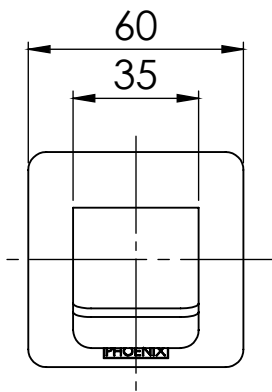

PLEASE [CLICK HERE](#) TO VIEW FULL WARRANTY

While we aim to ensure the specifications shown are correct at time of printing, Phoenix Tapware reserves the right to make modifications without prior notice. Always use the physical product measurements for mark-ups and roughing-in as the line drawing shown may differ from the actual product over time. All measurements are shown in millimetres.

www.phoenixtapware.com.au
03 9780 4200