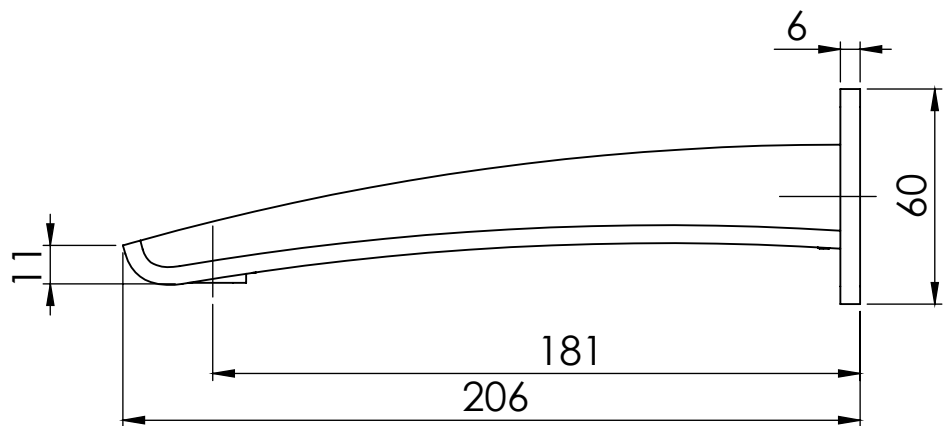

PLEASE [CLICK HERE](#) TO VIEW FULL WARRANTY

While we aim to ensure the specifications shown are correct at time of printing, Phoenix Tapware reserves the right to make modifications without prior notice. Always use the physical product measurements for mark-ups and roughing-in as the line drawing shown may differ from the actual product over time. All measurements are shown in millimetres.

www.phoenixtapware.com.au
03 9780 4200