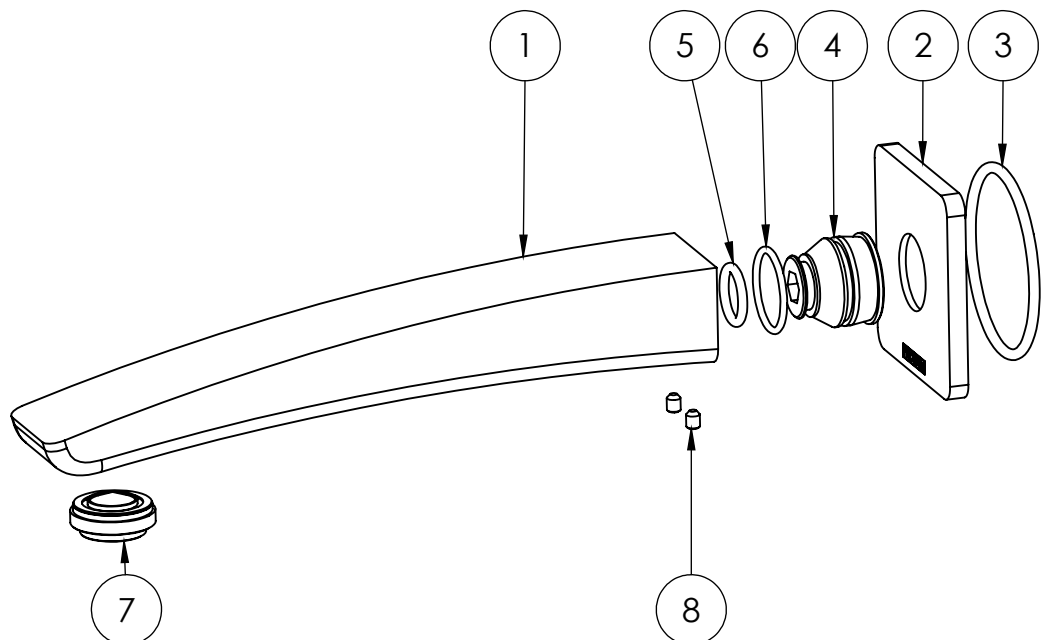

While we aim to ensure the specifications shown are correct at time of printing, Phoenix Tapware reserves the right to make modifications without prior notice. Always use the physical product measurements for mark-ups and roughing-in as the line drawing shown may differ from the actual product over time. All measurements are shown in millimetres.

www.phoenixtapware.com.au
03 9780 4200

PHOENIX

SPECIFICATIONS

RUSH

WALL BASIN OUTLET 180MM

PRODUCT CODE: RU774-40
FINISH: BRUSHED NICKEL
WELS: 5 STAR - 6.0 LT/MIN

PARTS LIST

1. SPOUT 180MM
2. BACKPLATE
3. O-RING 50X3.0MM
4. G1/2" SPOUT ADAPTER
5. O-RING 13X2.6MM
6. O-RING 21X1.9MM
7. AERATOR
8. GRUB SCREW M4X5MM

PACKAGING INCLUDES

- 1 x Wall basin outlet 180mm
- 1 x Installation kit
- 1 x Installation instructions
- 1 x Warranty card

PLEASE [CLICK HERE](#) TO VIEW FULL WARRANTY

While we aim to ensure the specifications shown are correct at time of printing, Phoenix Tapware reserves the right to make modifications without prior notice. Always use the physical product measurements for mark-ups and roughing-in as the line drawing shown may differ from the actual product over time. All measurements are shown in millimetres.