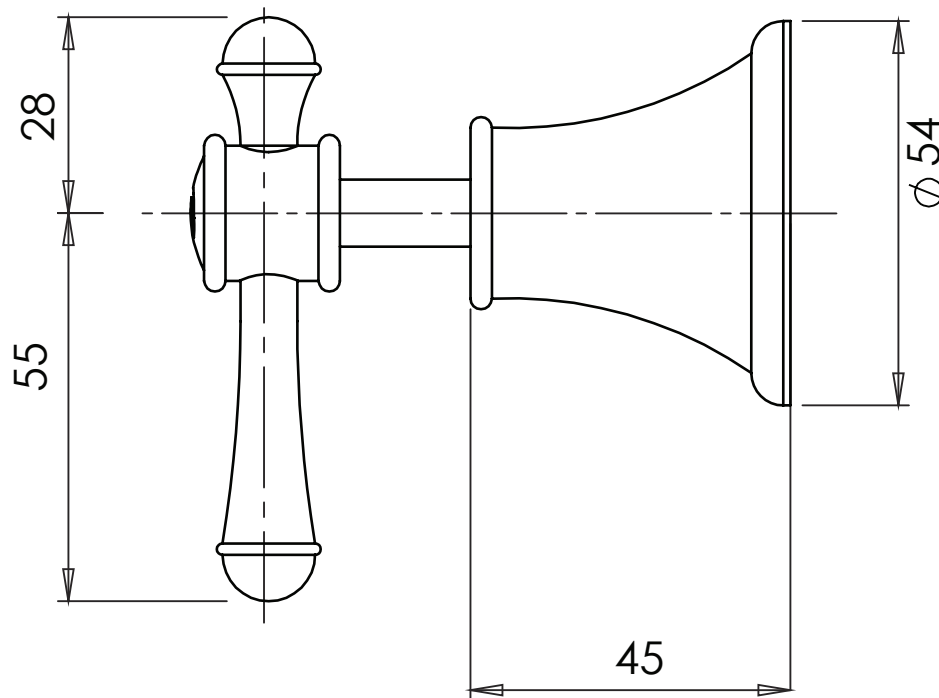

### WALL TOP ASSEMBLIES

PRODUCT CODE: NS060L-40  
 FINISH: BRUSHED NICKEL  
 WELS: N/A

PLEASE [CLICK HERE](#) TO VIEW FULL WARRANTY

While we aim to ensure the specifications shown are correct at time of printing, Phoenix Tapware reserves the right to make modifications without prior notice. Always use the physical product measurements for mark-ups and roughing-in as the line drawing shown may differ from the actual product over time. All measurements are shown in millimetres.